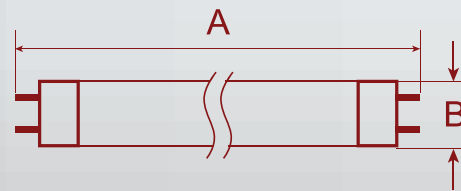

# VDE T8 Tubes up to 150Lm/W

- Offices
- Schools
- Hospitals
- Shopping Centers
- Retail stores
- Hotels
- Commercial Applications

Nominal size	A	B
60cm/2ft	603±1	26
120cm/4ft	1212±1	26
150cm/5ft	1513±1	26

## Advantages

- High efficiency up to 150Lm/W
- Power options: 10W - 30W
- Available sizes: 0.6m, 0.9m, 1.2m, 1.5m
- Rotatable cap with color ring
- Frosted or clear cover option
- Wide voltage: AC90-277V
- Warranty: 5 years