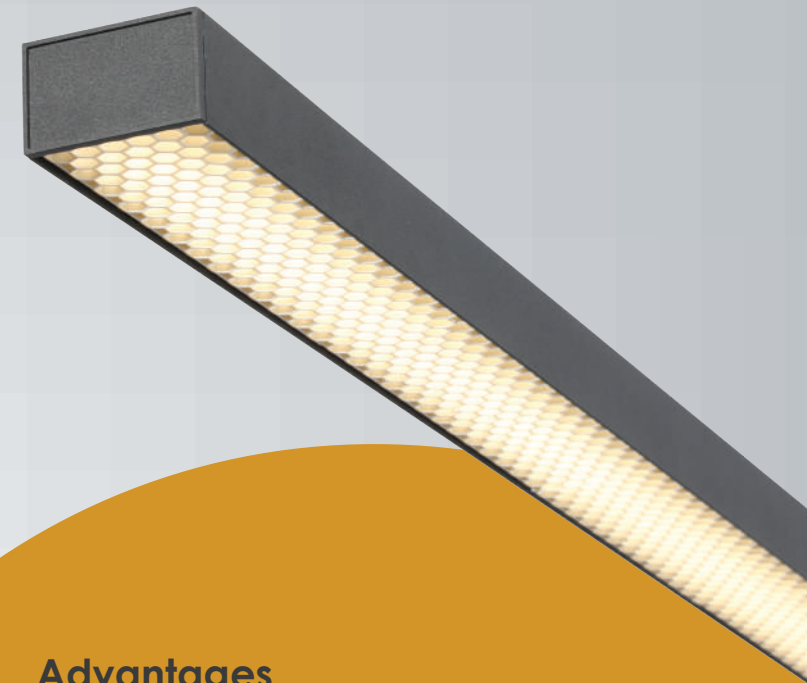

Linear lights

Designing Your Lighting Solutions

- Architectural Lighting
- Interior decoration
- Reception areas
- Offices
- Shopping centers
- Lounge areas
- Cafes & Bars

honeycomb
diffuser

1163mm

1380mm

1450mm

Advantages

- Available in 45W, 36W and 30W
- OSRAM Driver
- **SAMSUNG** LEDs
- Anti glare effect - UGR<19
- Optional: Up & Down illumination
- Linkable design
- 0-10V & DALI dimming available
- Housing: black, white, silver
- AC220-240V or AC100-240V
- Warranty: 5 years