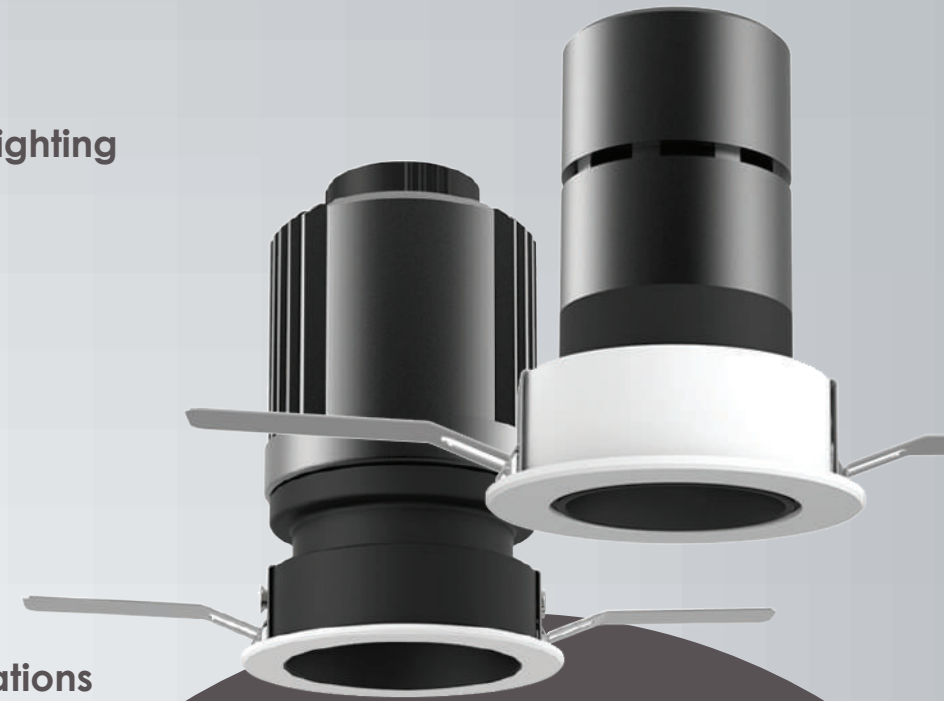

Spot Downlights

Designing Your Lighting Solutions

extra small
cutout:
45-50mm

- Architectural Lighting
- Hotels
- Retail stores
- Galleries
- Cafes & Bars
- Lounge areas
- Commercial Applications

Reflector colors

Advantages

- High quality **SAMSUNG** / **CITIZEN** LEDs
- Fixed & Tiltable version available
- CRI90
- Various beam angle options
- Extra small cutout: 45-50mm
- Warranty: 3 years

www.iinno-led.com

[iinno_light](https://www.instagram.com/iinno_light)