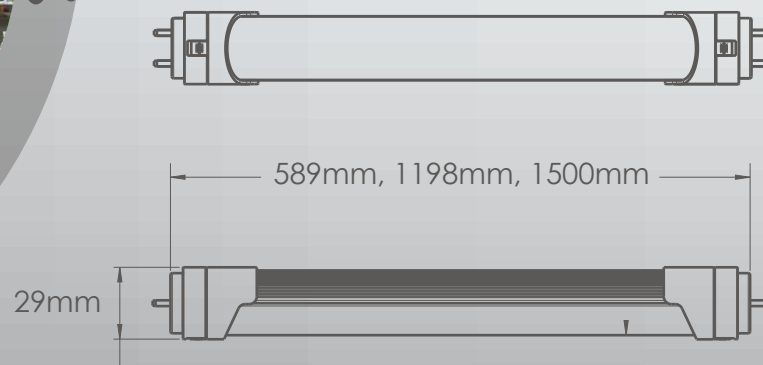

170Lm/W T8 Tubes

Designing Your Lighting Solutions

6.5W - 23W

- Supermarkets
- Retail stores
- Offices
- Schools
- Hospitals
- Shopping Centers
- Hotels
- Commercial applications

170Lm/W

Advantages

- 170 Lm/W efficiency
- Power options: 6.5W - 23W
- Available sizes: 0.6m, 0.9m, 1.2m, 1.5m
- Rotatable end caps
- Non-Flickering driver
- Aluminum & PC cover
- Operating voltage: AC100-240V
- Warranty: 5 years