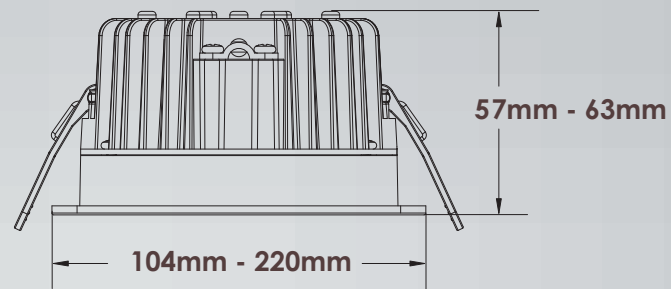

COB Downlight 5W-30W

iinno
intelligent innovations

Designing Your
Lighting Solutions

Advantages

- **LiFUD** Driver
- High brightness San'an COB
- With CRI80 or CRI90 at the same price
- Dimming options: 1-10V, DALI, TRIAC
- Various cutout sizes available
- Beam angle: 60°
- Warranty: 3 years