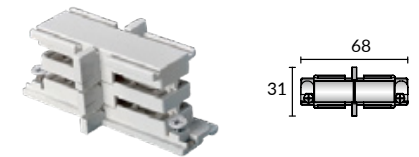

Mini Joiner(Insulation)

Model No.	Package	Colour
Pro-0433A-W	1 / 150	White ☐
Pro-0433A-S	1 / 150	Silver ☐
Pro-0433A-B	1 / 150	Black ☐