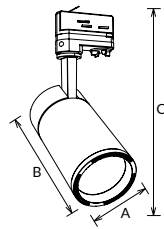

TL57A Track light

TL57A led track light with built-in driver, it adopts brand Citizen COB chip. Secondary optics with lens and reflector make more uniform light.

Materials of Housing : Aluminium

Materials of Optics : PC