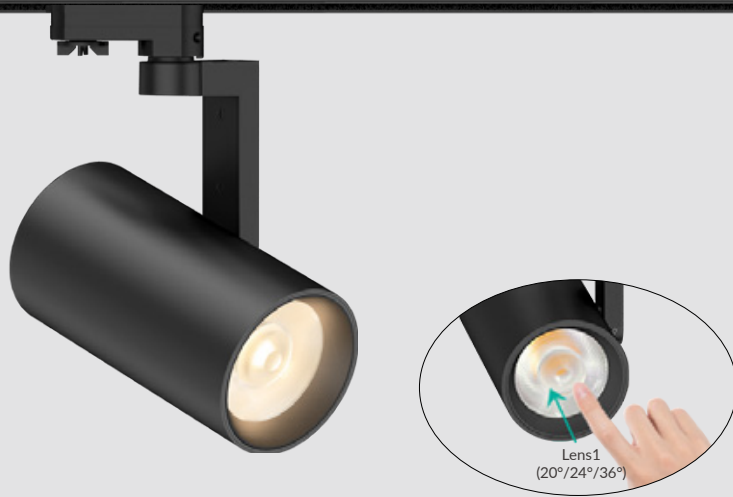

TL69A Track light

TL69 series track light with focus adjustable design, special lens can have a fast beam angle change (Just press the lens). Adopt high lumen Citi en light source, two bracket design options, changeable lighting orientation with 350° in horizontal direction and 300° in vertical direction

Materials of Housing : PC/Aluminium
Materials of Optics : PMMA

Code	Watt	Size(AxBmm)	Lumen(±5%)	N.W/pc(kgs)	Q'ty/CTN
TL69A-25W	25W	Ø96x298	2950lm	1.20	12PCS
TL69A-35W	35W	Ø96x298	3950lm	1.20	12PCS

TL69B Track light

TL69B track light is with special design with lens changeable 36°~60° by press. Adopt high lumen Citi en light source selected 115lm/w. Black and white finish color for option

Materials of Housing : PC/Aluminium
Materials of Optics : PMMA

Code	Watt	Size(AxBmm)	Lumen(±5%)	N.W/pc(kgs)	Q'ty/CTN
TL69B-25W	25W	Ø96x298	2950lm	1.20	12PCS
TL69B-35W	35W	Ø96x298	3950lm	1.20	12PCS

CCT — 2700K — 3000K — 4000K

Finish — White — Black

CCT — 2700K — 3000K — 4000K

Finish — White — Black