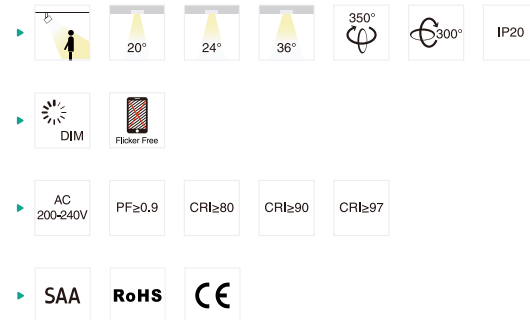

TL69A Track light

TL69 series track light with focus adjustable design, special lens can have a fast beam angle change (Just press the lens). Adopt high lumen Citi en light source, two bracket design options, changeable lighting orientation with 350° in horizontal direction and 300° in vertical direction

Materials of Housing : PC/Aluminium
Materials of Optics : PMMA

Code	Watt	Size(AxBmm)	Lumen(±5%)	N.W/pc(kgs)	Q'ty/CTN
TL69A-25W	25W	Ø96x298	2950lm	1.20	12PCS
TL69A-35W	35W	Ø96x298	3950lm	1.20	12PCS

TL69B Track light

TL69B track light is with special design with lens changeable 36°~60° by press. Adopt high lumen Citi en light source selected 115lm/w. Black and white finish color for option

Materials of Housing : PC/Aluminium
Materials of Optics : PMMA