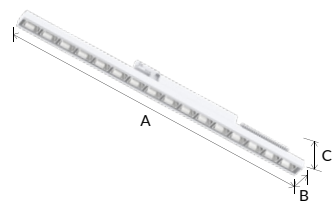

TL113 Track light

TL113 a new seamless linear track lighting system with Osram brand driver, which has thin body, light weight and compact structure, suitable for European standard three-circuit track system. Optic design combines with diffuse and reflector, which make more uniform light output.

Materials of Housing : Aluminium
Materials of Optics : PC

- IP20
- Flicker Free
- AC 220-240V PF≥0.9 CRI≥80
- SAA RoHS CE

Code	Watt	Size(AxBxCmm)	Lumen(±5%)	N.W/pc(kgs)	Q'ty/CTN
TL113-47W	47W	1142x60x98	6300lm	2.05	6PCS
TL113-63W	63W	1142x60x98	8550lm	2.05	6PCS

CCT — 3000K — 4000K — 5700K

Finish — White Black