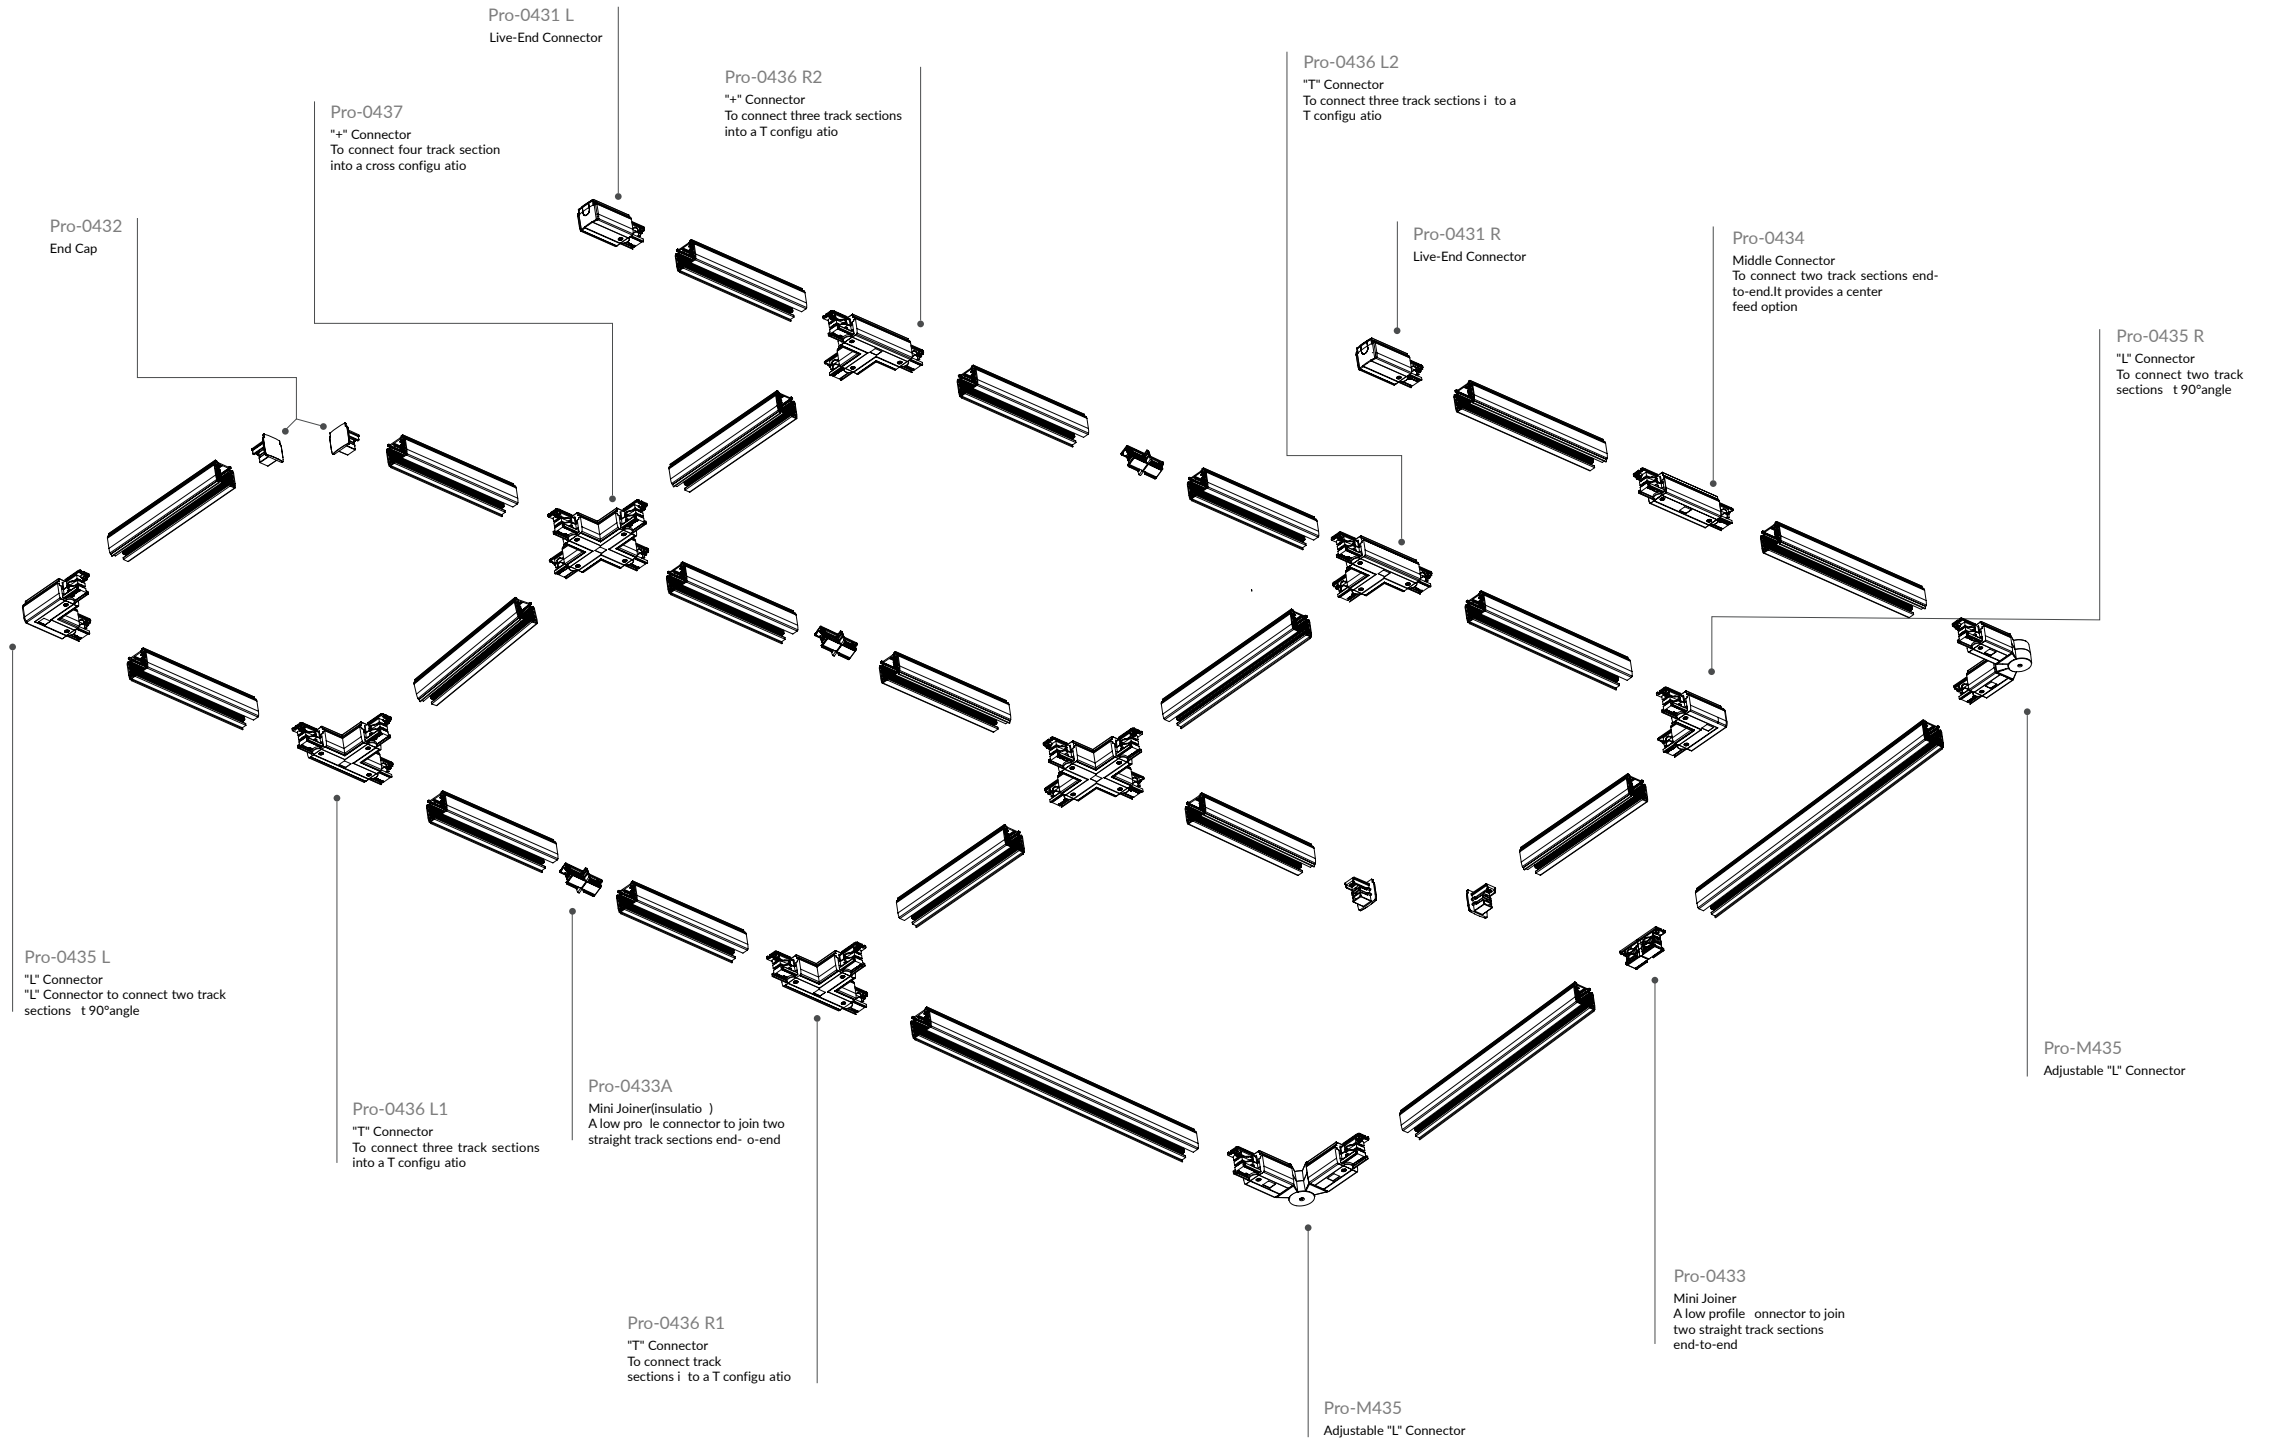

CCT — 3000K — 4000K — 5700K

Finish — White Black

Angel's Wings

Multiple beam angle options:

• Tilted downward by 30°

Safety lock

European 3 circuits track

Track System