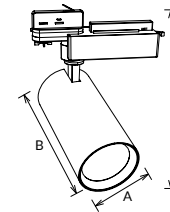

TL29B Track light

TL29B track light adopts brand Citi en COB with CRI80 CRI90 CRI97 for options. rand Trodonic Driver available,also could be for Fresh Lighting with Citi en CRI95 Natrual Vivid COB.Standard/honeycomb/shu er trims for optional

Materials of Housing : Aluminium

Materials of Optics : PC