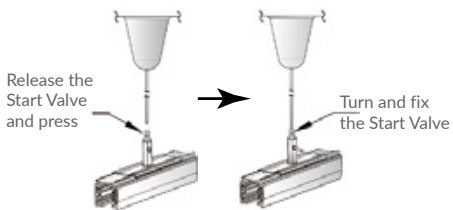

2) Release the start valve, press and get the wire rope through the EZCLICK Mounting Kit, rotate tightly the start valve and lock the wire rope (like picture shows).

Suspension Mounting Kits Manual

1) Put the Track into the EZCLICK Kit Parallely (As picture shows).