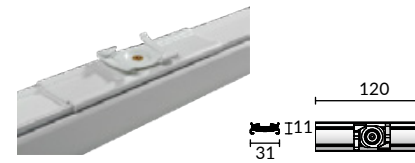

T-Bar, EZCLICK with Reinforcement Plate

Model No.	Package	Colour
Pro-M149-W	1 / 200	White □
Pro-M149-S	1 / 200	Silver ■
Pro-M149-B	1 / 200	Black ■