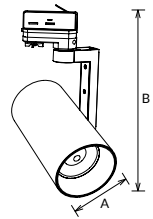

TL69A Track light

TL69 series track light with focus adjustable design, special lens can have a fast beam angle change (Just press the lens). Adopt high lumen Citi en light source, two bracket design options, changeable lighting orientation with 350° in horizontal direction and 300° in vertical direction

Materials of Housing : PC/Aluminium
Materials of Optics : PMMA