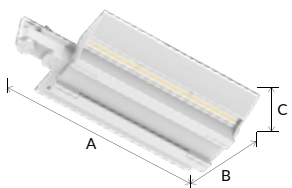

TL115 Track light

TL115 is a two-wing bionic design and has a unique rectangular light distribution that guides users eyes to the shelf. At the same time, the illumination on the ground will not be too high, which can greatly improve the utilization rate of light and reduce energy consumption. The wings can be tilted downward by 30°, which is convenient to adjust the beam angle and meet the requirements of different aisle widths and installation heights.

Materials of Housing : Aluminium
Materials of Optics : PC

- 60°x90° 90°x100° 30° IP20
- Flicker Free
- AC 200-240V PF≥0.9 CRI≥80
- SAA RoHS CE

Code	Watt	Size(AxBxCmm)	Lumen(±5%)	N.W/pc(kgs)	Q'ty/CTN
TL115-57W	57W	388x218x70	5500lm	1.52	6PCS

CCT — 3000K — 4000K — 5700K

Finish — White Black