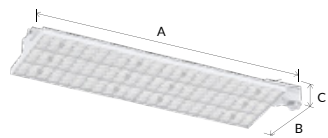

TL111 Track light

TL111 LED track light with Osram brand driver is specifically designed for supermarket aisles. Type A with an adapter at the side while type B with adapter at the back and can do 350 degree rotary. European standard three-circuit track system is suitable. High lumen efficiency 130-140lm/W is available.

Materials of Housing : Aluminium
Materials of Optics : PMMA

- ▶
- ▶
- ▶
- ▶

Code	Watt	Size(AxBxCmm)	Lumen(±5%)	N.W/pc(kgs)	Q'ty/CTN
TL111A-50W	50W	670x190x80	7040lm	2.50	6PCS
TL111A-60W	60W	670x190x80	8250lm	2.50	6PCS
TL111A-80W	80W	670x190x80	10480lm	2.50	6PCS
TL111B-50W	50W	582x190x116	7040lm	2.50	6PCS
TL111B-60W	60W	582x190x116	8250lm	2.50	6PCS
TL111B-80W	80W	582x190x116	10480lm	2.50	6PCS

CCT — 3000K — 4000K — 5700K

Finish — White — Black