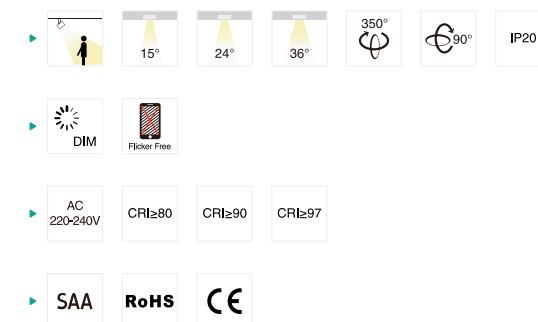

Code	Watt	Size(AxBxCmm)	Lumen(±5%)	N.W/pc(kgs)	Q'ty/CTN
TL40B-10W	10W	Ø54x162x236	1000lm	0.45	24PCS
TL40B-12W	12W	Ø54x162x236	1200lm	0.45	24PCS

CCT — 2700K — 3000K — 4000K — Finish — White — Black — Silver