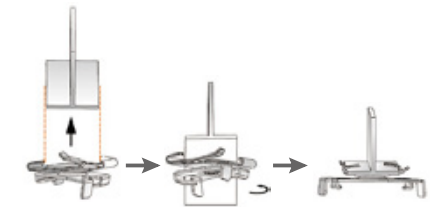

Suspension Mounting Kits Manual

1) Adjust the EZCLICK Mounting Kit's Direction, put it vertical into the T-Bar ceiling, and then rotate right and fix as picture shows).

2) Adjust the EZCLICK Mounting Kit's Direction, put the track vertical into the EZCLICK Mounting Kit, rotate left and fix (like picture shows).