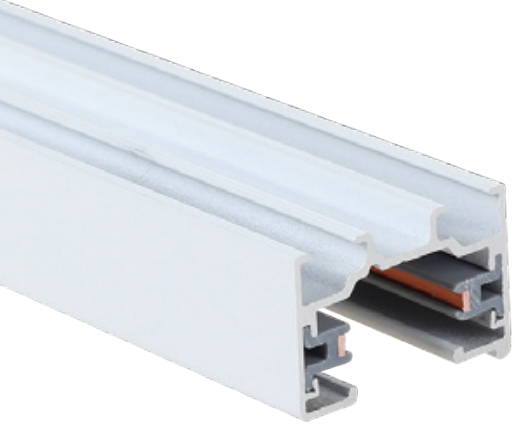

Single Circuit Track System

2 Wires

Model No.	Track length	Shell Material	Colour
Pro-L210-W	1M / 1.5M / 2M / 3M track actual one meter. (100cm / 150cm / 200cm / 300cm)	Aluminium Extrusion	White ☐ Silver ☐ Black ☐

Model No.	Track length	Shell Material	Colour
Pro-RL210-W	1M / 1.5M / 2M / 3M track actual one meter. (100cm / 150cm / 200cm / 300cm)	Aluminium Extrusion	White ☐ Silver ☐ Black ☐