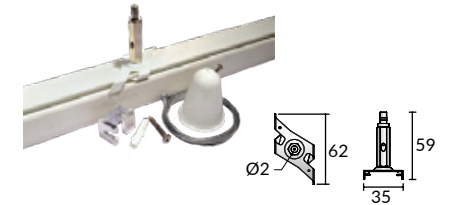

Ceiling mount, EZCLIK suspension kit with wire