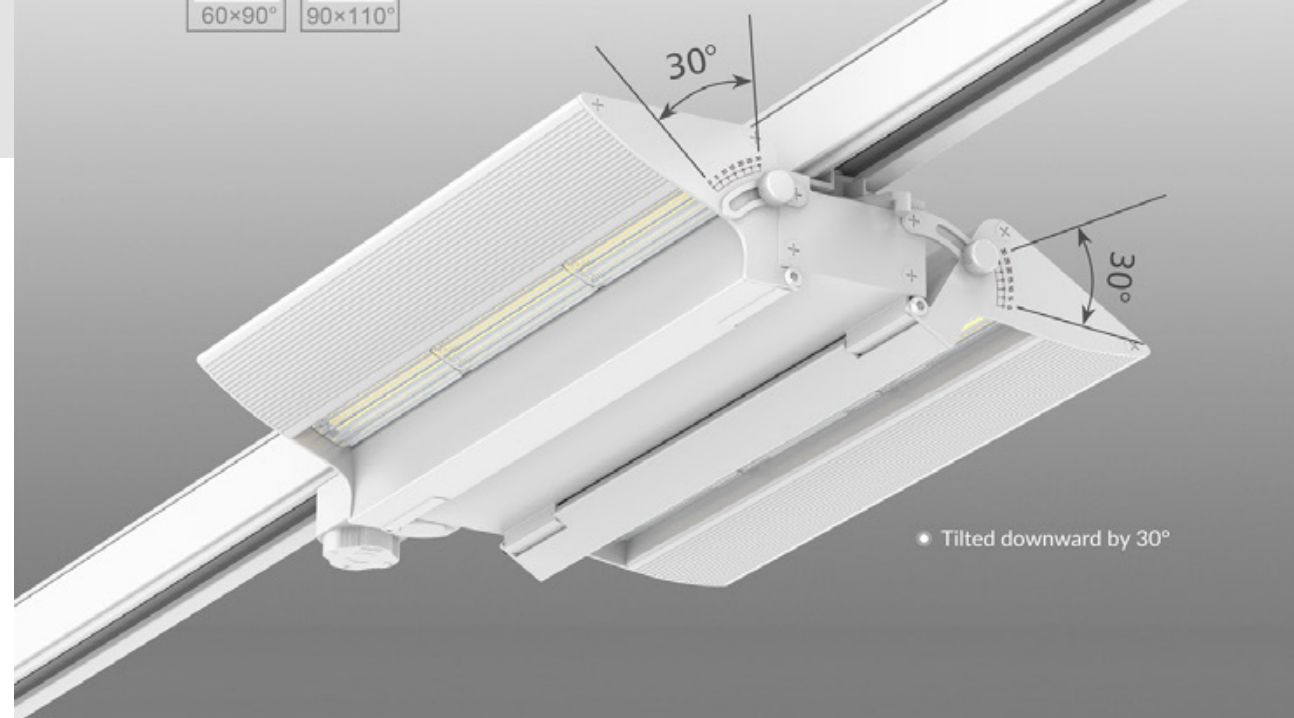

TL115 Track light

TL115 is a two-wing bionic design and has a unique rectangular light distribution that guides users eyes to the shelf. At the same time, the illumination on the ground will not be too high, which can greatly improve the utilization rate of light and reduce energy consumption. The wings can be tilted downward by 30°, which is convenient to adjust the beam angle and meet the requirements of different aisle widths and installation heights.

Materials of Housing : Aluminium
Materials of Optics : PC

- 60°x90° 90°x100° 30° IP20
- Flicker Free
- AC 200-240V PF≥0.9 CRI≥80
- SAA RoHS CE

Code	Watt	Size(AxBxCmm)	Lumen(±5%)	N.W/pc(kgs)	Q'ty/CTN
TL115-57W	57W	388x218x70	5500lm	1.52	6PCS

CCT — 3000K — 4000K — 5700K

Finish — White Black

Angel's Wings

Multiple beam angle options:

• Tilted downward by 30°