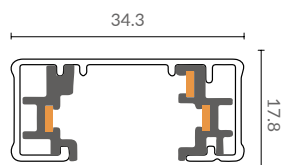

Model No.	Track length	Shell Material	Colour	Package
Pro-0310A	1M track with double end cap.(100cm)	Aluminium Extrusion	White ☐ Silver ☐ Black ☐	1 / 12
Pro-0320A	2M track with double end cap.(200cm)	Aluminium Extrusion	White ☐ Silver ☐ Black ☐	1 / 12
Pro-0330A	3M track with double end cap.(300cm)	Aluminium Extrusion	White ☐ Silver ☐ Black ☐	1 / 9
Pro-03400A	4M track with double end cap.(400cm)	Aluminium Extrusion	White ☐ Silver ☐ Black ☐	1 / 9
Pro-0302A	2'track with double end cap actual length24"	Aluminium Extrusion	White ☐ Silver ☐ Black ☐	1 / 12
Pro-0304A	4'track with double end cap actual length48"	Aluminium Extrusion	White ☐ Silver ☐ Black ☐	1 / 12
Pro-0306A	6'track with double end cap actual length72"	Aluminium Extrusion	White ☐ Silver ☐ Black ☐	1 / 12
Pro-0308A	8'track with double end cap actual length96"	Aluminium Extrusion	White ☐ Silver ☐ Black ☐	1 / 12
Pro-0310B	1M track with live end & end cap.(100cm)	Aluminium Extrusion	White ☐ Silver ☐ Black ☐	1 / 12
Pro-0320B	2M track with live end & end cap.(200cm)	Aluminium Extrusion	White ☐ Silver ☐ Black ☐	1 / 12
Pro-0330B	3M track with live end & end cap.(300cm)	Aluminium Extrusion	White ☐ Silver ☐ Black ☐	1 / 9
Pro-03400B	4M track with live end & end cap.(400cm)	Aluminium Extrusion	White ☐ Silver ☐ Black ☐	1 / 9
Pro-0302B	2'track with live end and end cap actual length24"	Aluminium Extrusion	White ☐ Silver ☐ Black ☐	1 / 12
Pro-0304B	4'track with live end and end cap actual length48"	Aluminium Extrusion	White ☐ Silver ☐ Black ☐	1 / 12
Pro-0306B	6'track with live end and end cap actual length72"	Aluminium Extrusion	White ☐ Silver ☐ Black ☐	1 / 12
Pro-0308B	8'track with live end and end cap actual length96"	Aluminium Extrusion	White ☐ Silver ☐ Black ☐	1 / 12
Pro-0310C	1M track with live end & end cap.(100cm)	Aluminium Extrusion	White ☐ Silver ☐ Black ☐	1 / 12
Pro-0320C	2M track with live end & end cap.(200cm)	Aluminium Extrusion	White ☐ Silver ☐ Black ☐	1 / 12
Pro-0330C	3M track with live end & end cap.(300cm)	Aluminium Extrusion	White ☐ Silver ☐ Black ☐	1 / 9
Pro-03400C	4M track with live end & end cap.(400cm)	Aluminium Extrusion	White ☐ Silver ☐ Black ☐	1 / 9
Pro-0302C	2'track with live end and end cap actual length24"	Aluminium Extrusion	White ☐ Silver ☐ Black ☐	1 / 12
Pro-0304C	4'track with live end and end cap actual length48"	Aluminium Extrusion	White ☐ Silver ☐ Black ☐	1 / 12
Pro-0306C	6'track with live end and end cap actual length72"	Aluminium Extrusion	White ☐ Silver ☐ Black ☐	1 / 12
Pro-0308C	8'track with live end and end cap actual length96"	Aluminium Extrusion	White ☐ Silver ☐ Black ☐	1 / 12