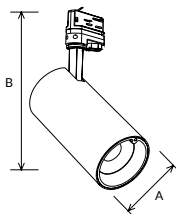

Four-blade baffle

Stretch optics

360° manual rotation design

TL135 Track light

TL135 track light, intelligent induction color change design. It can automatically adjust the color temperature according to the environmental color change, changing the color according to the need to achieve a variety of decorative effects. Very suitable for home, office, exhibition, display etc.