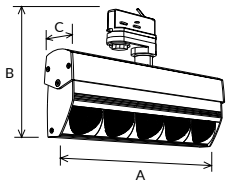

TL121 Track light

TL121 Track light is adjustable design with horizontal rotation 355°, vertical rotation 18°. The polarized track avoids direct light from the light source and reduces the luminous area perceived by the outside world. The relatively small size can wash very wide shelves, with uniform illumination and wide irradiation angle.