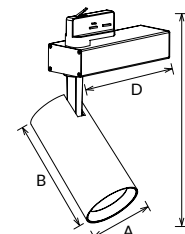

TL29F Track light

TL29F adopts brand Citi en COB led light source, and external Tridonic DALI driver to ensure high quality, reliable performance. CRI80 CRI90 CRI97 for options. standard/honeycomb/shu er trims available.

Materials of Housing : Aluminium

Materials of Optics : PC