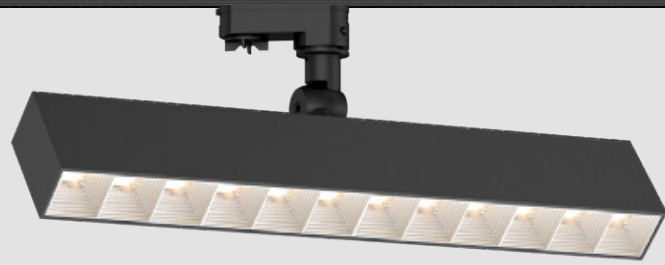

TL49 Track light

TL49 LED linear track light with louver reflector design. It's widely used as additional lighting compared with traditional spot track light. Adopt 2835SMD chip, louver reflector or make it anti-glare, Adjustable lighting orientation with 350° in horizontal direction and 220° in vertical direction.

Materials of Housing : Aluminium

Materials of Optics : PC+ABS