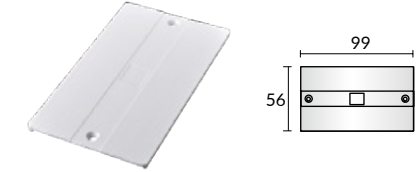

Live-End Connector

Model No.	Package	Colour
Pro-R434-W	1 / 400	White ☐
Pro-R434-S	1 / 400	Silver ☐
Pro-R434-B	1 / 400	Black ☐