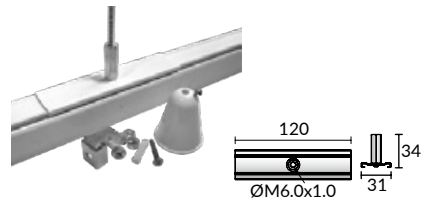

Ceiling Mount Reinforcement Plate with suspension rod

Model No.	Package	Colour
Pro-M148-W	1 / 200	White □
Pro-M148-S	1 / 200	Silver ■
Pro-M148-B	1 / 200	Black ■