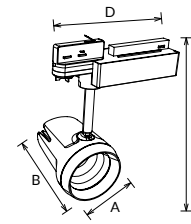

TL25B Track light

TL25B LED track light adopts CITIZEN LED, adjustable lighting orientation with 360 degree in horizontal direction and 180 in vertical direction and 1-circuit adapter, 3-circuit adapter available for wide choice.

Materials of Housing : Aluminium

Materials of Optics : PC