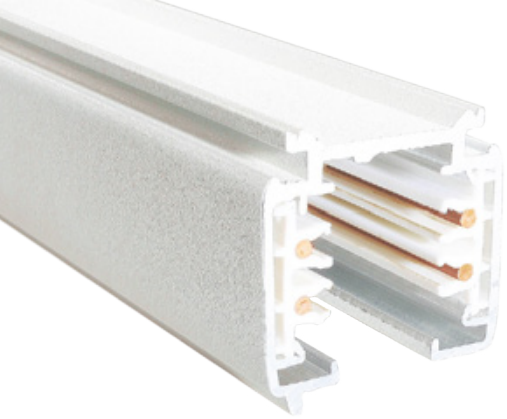

CCT — 3000K — 4000K — 5700K

Finish — White Black

Angel's Wings

Multiple beam angle options:

• Tilted downward by 30°

Safety lock

European 3 circuits track

Track System