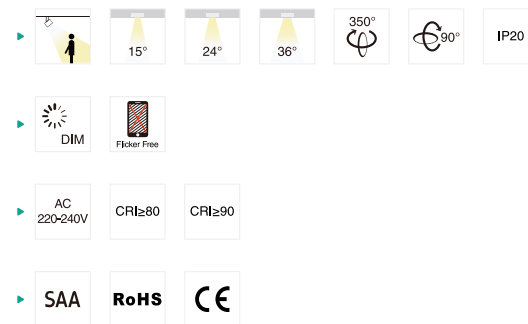

TL29C Track light

TL29C track light adopts brand Citi en COB led chip with internal driver. Standard/honeycomb/shu er trims for optional

Materials of Housing : Aluminium

Materials of Optics : PC

Code	Watt	Size(AxBxCmm)	Lumen(±5%)	N.W/pc(kgs)	Q'ty/CTN
TL29C-12W	12W	Ø65x150x243	1200lm	0.47	12PCS
TL29C-25W	25W	Ø85x200x291	2750lm	0.68	12PCS
TL29C-35W	35W	Ø100x200x291	3675lm	0.79	12PCS

CCT — 2700K — 3000K — 4000K — Finish — White — Black — Silver

Trim Accessories — Standard — Barn Door ACC-TL29-50 — Honeycomb Louver ACC-TL29-51 — Cross Louver ACC-TL29-52

TL29D Track light

TL29D track light is minimalist design with external driver. It adopts high lumen SMD LED, anti glare PC lens to achieve great lighting distributio Tri-color with slide switch to reduce stock,standard/honeycomb/shu er trims for optional

Materials of Housing : Aluminium

Materials of Optics : PC