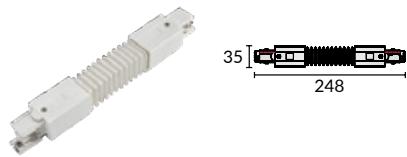

Flexible Connector