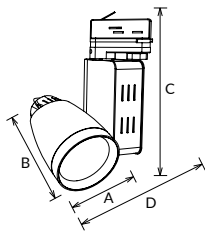

TL02 Track light

TL02 LED track light with internal driver adopts CREE/ CITIZEN branded chips, providing adjustable lighting orientation with 360 degree in horizontal direction and 180 in vertical direction

Materials of Housing : Die-casting Aluminium

Materials of Optics : PC