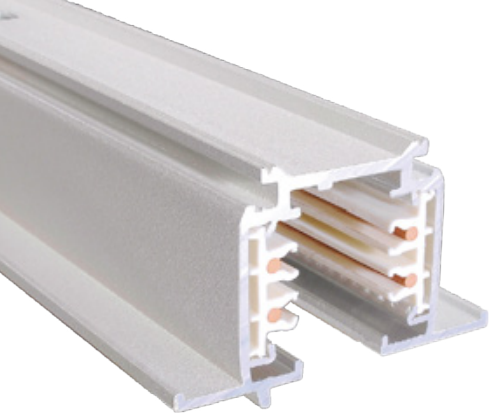

3 Circuits Recessed Track System