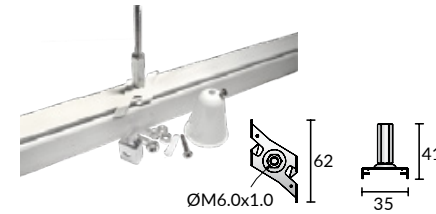

"+" Connector

Model No.	Package	Colour
Pro-0437-W	1 / 60	White □
Pro-0437-S	1 / 60	Silver ■
Pro-0437-B	1 / 60	Black ■

Ceiling mount, EZCLIK suspension kit with ROD

Model No.	Package	Colour
Pro-EZ0447-W	1 / 200	White □
Pro-EZ0447-S	1 / 200	Silver ■
Pro-EZ0447-B	1 / 200	Black ■