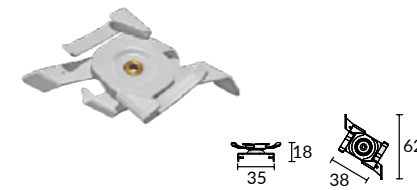

T-Bar, EZCLIK mounting kit