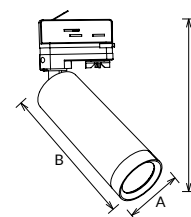

TL40B Track light

TL40B led track light adopts Citi en chip which can create a diversified and dramatic atmosphere. Adjustable lighting orientation with 350° in horizontal direction and 90° in vertical direction will bring a flexible exposure. 1-circuit and 3-circuit are all available.

Materials of Housing : Aluminium

Materials of Optics : PC