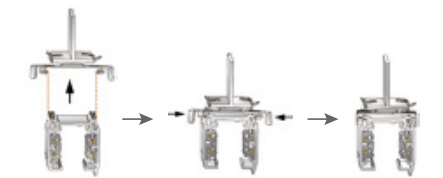

Suspension Mounting Kits Manual

1) Adjust the EZCLICK Mounting Kit's Direction, put it vertical into the T-Bar ceiling, and then rotate right and fix as picture shows).

2) Adjust the EZCLICK Mounting Kit's Direction, put the track vertical into the EZCLICK Mounting Kit, rotate left and fix (like picture shows).