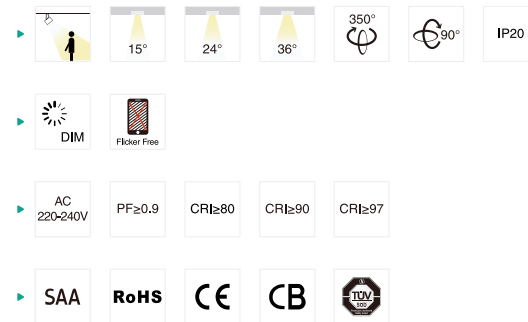

TL57A Track light

TL57A led track light with built-in driver, it adopts brand Citizen COB chip. Secondary optics with lens and reflector make more uniform light.

Materials of Housing : Aluminium

Materials of Optics : PC

Code	Watt	Size(AxBxCmm)	Lumen(±5%)	N.W/pc(kgs)	Q'ty/CTN
TL57A-10W-D	10W	Ø65x127x223	1050lm	0.51	12PCS
TL57A-25W-D	25W	Ø80x157x254	2500lm	0.81	12PCS
TL57A-35W-D	35W	Ø100x167x259	3450lm	1.03	12PCS
TL57A-15W	15W	Ø65x127x223	1600lm	0.51	12PCS
TL57A-25W	25W	Ø80x157x254	2700lm	0.81	12PCS
TL57A-35W	35W	Ø100x167x259	3800lm	1.03	12PCS

CCT — 2700K — 3000K — 4000K — Finish — White — Black — Silver

TL58A Track light

TL58A LED track light with internal driver adopts CITIZEN chips with high quality LED source, CRI80/90/97 optional Secondary optics with lens make more uniform light.

Materials of Housing : Aluminium

Materials of Optics : PC