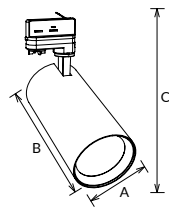

TL29C Track light

TL29C track light adopts brand Citi en COB led chip with internal driver. Standard/honeycomb/shu er trims for optional

Materials of Housing : Aluminium

Materials of Optics : PC