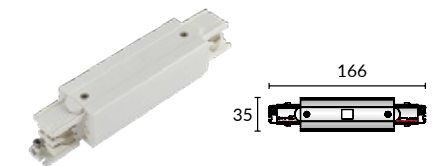

Mini Joiner(Insulation)

Model No.	Package	Colour
Pro-0434-W	1 / 150	White ☐
Pro-0434-S	1 / 150	Silver ☐
Pro-0434-B	1 / 150	Black ☐