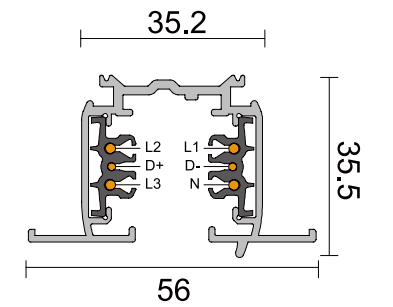

3 Circuit Recessed

6 Wires

Model No.	Track length	Shell Material	Colour	Package
Pro-R610	1000(mm)	Aluminium Extrusion	White ☐ Silver ☐ Black ☐	1 / 9
Pro-R620	2000(mm)	Aluminium Extrusion	White ☐ Silver ☐ Black ☐	1 / 9
Pro-R630	3000(mm)	Aluminium Extrusion	White ☐ Silver ☐ Black ☐	1 / 6
Pro-R6400	4000(mm)	Aluminium Extrusion	White ☐ Silver ☐ Black ☐	1 / 4