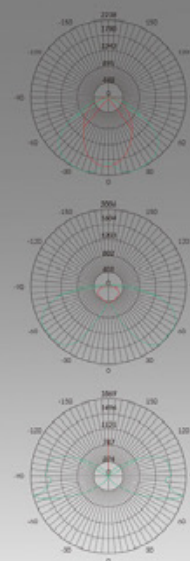

Materials of Housing : Aluminium
Materials of Optics : PC

- ▶ 90° IP20
- ▶ Flicker Free
- ▶ AC 220-240V PF≥0.9 CRI≥80
- ▶ SAA RoHS CE

Code	Watt	Size(AxBxCmm)	Lumen(±5%)	N.W/pc(kgs)	Q'ty/CTN
TL114-57W	57W	416x135x60	7100lm	1.2	6PCS

Materials of Housing : Aluminium
Materials of Optics : PC

- ▶ 60°x90° 90°x100° 30° IP20
- ▶ Flicker Free
- ▶ AC 200-240V PF≥0.9 CRI≥80
- ▶ SAA RoHS CE

Code	Watt	Size(AxBxCmm)	Lumen(±5%)	N.W/pc(kgs)	Q'ty/CTN
TL115-57W	57W	388x218x70	5500lm	1.52	6PCS

CCT — 3000K — 4000K — 5700K

Finish — White Black

Angel's Wings

Multiple beam angle options:

• Tilted downward by 30°

Safety lock

European 3 circuits track

Track System