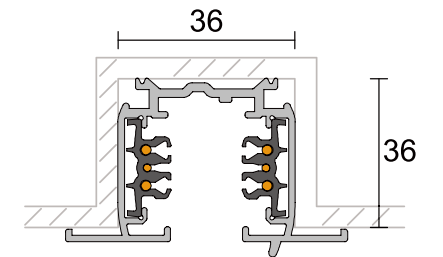

3 Circuit Recessed

6 Wires

Model No.	Track length	Shell Material	Colour	Package
Pro-R610	1000(mm)	Aluminium Extrusion	White ☐ Silver ☐ Black ☐	1 / 9
Pro-R620	2000(mm)	Aluminium Extrusion	White ☐ Silver ☐ Black ☐	1 / 9
Pro-R630	3000(mm)	Aluminium Extrusion	White ☐ Silver ☐ Black ☐	1 / 6
Pro-R6400	4000(mm)	Aluminium Extrusion	White ☐ Silver ☐ Black ☐	1 / 4