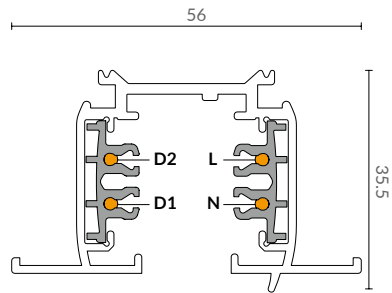

Model No.	Track length	Shell Material	Colour	Package
Pro-R410-W / Pro-R410-S / Pro-R410-B	1M track actual one meter.(100cm)	Aluminium Extrusion	White ☐ Silver ☐ Black ☐	1 / 9
Pro-R415-W / Pro-R415-S / Pro-R415-B	1.5M track actual one meter. (150cm)	Aluminium Extrusion	White ☐ Silver ☐ Black ☐	1 / 9
Pro-R420-W / Pro-R420-S / Pro-R420-B	2M track actual one meter.(200cm)	Aluminium Extrusion	White ☐ Silver ☐ Black ☐	1 / 9
Pro-R430-W / Pro-R430-S / Pro-R430-B	3M track actual one meter.(300cm)	Aluminium Extrusion	White ☐ Silver ☐ Black ☐	1 / 6
Pro-R4400-W / Pro-R4400-S / Pro-R4400-B	4M track actual one meter.(400cm)	Aluminium Extrusion	White ☐ Silver ☐ Black ☐	1 / 6