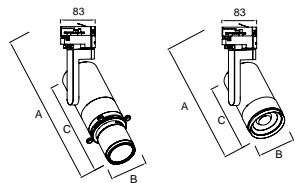

TL120 Track light