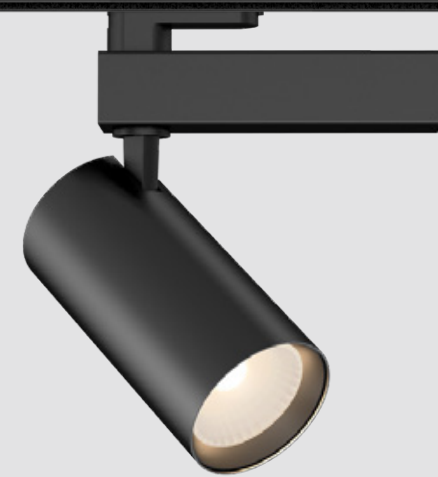

CCT — 2700K — 3000K — 4000K — Finish — White — Black — Silver

Trim Accessories — Standard — Barn Door ACC-TL29-50 — Honeycomb Louver ACC-TL29-51 — Cross Louver ACC-TL29-52

TL29D Track light

TL29D track light is minimalist design with external driver. It adopts high lumen SMD LED, anti glare PC lens to achieve great lighting distributio Tri-color with slide switch to reduce stock,standard/honeycomb/shu er trims for optional

CCT — 3000K — 4000K — 5700K — Finish — White — Black — Silver

Trim Accessories — Standard — Barn Door ACC-TL29-50 — Honeycomb Louver ACC-TL29-51 — Cross Louver ACC-TL29-52

TL29E Track light

TL29E is with integrated designed of driver and adapter Adopt brand Citi en COB led light source, high quality, reliable performance. CRI80 CRI90 CRI97 for options. standard/honeycomb/shu er trims available.