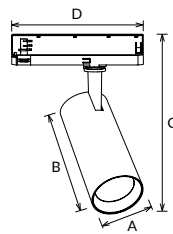

TL29E Track light

TL29E is with integrated designed of driver and adapter Adopt brand Citi en COB led light source, high quality, reliable performance. CRI80 CRI90 CRI97 for options. standard/honeycomb/shu er trims available.

Materials of Housing : Aluminium

Materials of Optics : PC