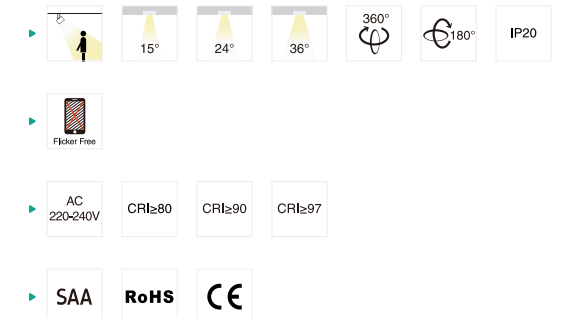

Code	Watt	Size(AxBxCxDmm)	Lumen(±5%)	N.W/pc(kgs)	Q'ty/CTN
TL25B-25W	25W	Ø90x118x247x207	2600lm	0.75	12PCS
TL25B-35W	35W	Ø105x128x262x207	3600lm	0.92	12PCS
TL25B-45W	45W	Ø105x128x262x207	4410lm	0.92	12PCS

CCT — 2700K — 3000K — 4000K

Finish — White — Black — Silver