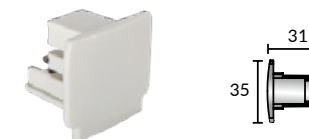

End Cap

Model No.	Package	Colour
Pro-0432-W	1 / 500	White ☐
Pro-0432-S	1 / 500	Silver ☐
Pro-0432-B	1 / 500	Black ☐