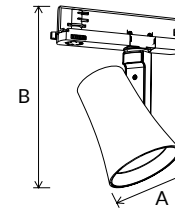

TL127 Track light

TL127 track light using high-lumen COB chip, the design presents a contrast and harmonious appearance, multi beam Angle reflector, modular design, easy to replace. Track installation, suitable for clothing stores, hotels, exhibition rooms and other indoor commercial lighting

Materials of Housing : Aluminium

Materials of Optics : Aluminium