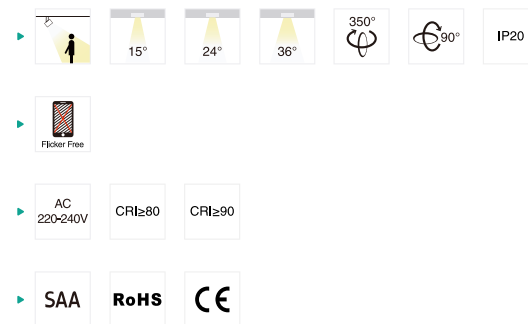

Materials of Optics : PC

Code	Watt	Size(AxBxCmm)	Lumen(±5%)	N.W/pc(kgs)	Q'ty/CTN
TL29A-20W	20W	Ø85x170x261	1560lm	0.55	12PCS
TL29A-30W	30W	Ø100x200x291	2550lm	0.79	12PCS
TL29A-40W	40W	Ø100x200x291	3400lm	0.79	12PCS