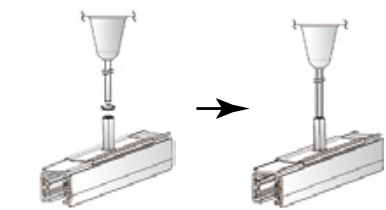

Ceiling Mount Reinforcement Plate with suspension wire

Model No.	Package	Colour
Pro-M147-W	1 / 200	White □
Pro-M147-S	1 / 200	Silver ■
Pro-M147-B	1 / 200	Black ■

Ceiling Mount Reinforcement Plate with suspension rod

Model No.	Package	Colour
Pro-M148-W	1 / 200	White □
Pro-M148-S	1 / 200	Silver ■
Pro-M148-B	1 / 200	Black ■

T-Bar, EZCLICK with Reinforcement Plate

Model No.	Package	Colour
Pro-M149-W	1 / 200	White □
Pro-M149-S	1 / 200	Silver ■
Pro-M149-B	1 / 200	Black ■

Suspension Hook

Model No.	Package	Colour
Pro-M142-W	1 / 500	White □
Pro-M142-S	1 / 500	Silver ■
Pro-M142-B	1 / 500	Black ■

Suspension Mounting Kits Manual

1) Put the Track into the EZCLICK Mounting Kits Parallely (As picture shows).

2) Release the start valve, press and get the wire rope through the EZCLICK Mounting Kit, rotate tightly the start valve and lock the wire rope (like picture shows).

Suspension Mounting Kits Manual

1) Put the Track into the EZCLICK Kit Parallely (As picture shows).

2) Rotate right the EZCLICK Kit and fix it on the rod.

Suspension Mounting Kits Manual

1) Put the Track into the EZCLICK Mounting Kits parallely (As picture shows).

2) Adjust the EZCLICK Mounting Kit's direction, put the track vertically into the EZCLICK Mounting Kit, rotate right and fix (like picture shows).

Mechanical Adaptor

Model No.	Package	Colour
Pro-0449-W	1 / 100	White □
Pro-0449-S	1 / 100	Silver ■
Pro-0449-B	1 / 100	Black ■

Suspension kit

Model No.	Package	Colour
Pro-04SK-W	1 / 100	White □
Pro-04SK-S	1 / 100	Silver ■
Pro-04SK-B	1 / 100	Black ■