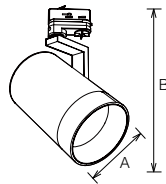

TL90 Track light