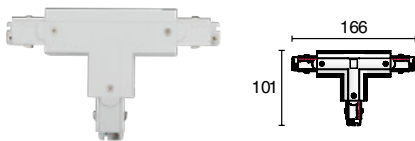

Twisted "T" Connector(Left)