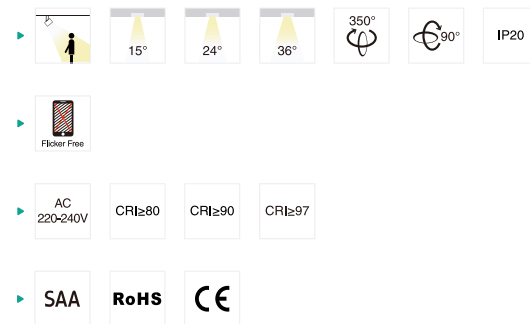

TL29E Track light

TL29E is with integrated designed of driver and adapter Adopt brand Citi en COB led light source, high quality, reliable performance. CRI80 CRI90 CRI97 for options. standard/honeycomb/shu er trims available.

Materials of Housing : Aluminium

Materials of Optics : PC

Code	Watt	Size(AxBxCxDmm)	Lumen(±5%)	N.W/pc(kgs)	Q'ty/CTN
TL29E-25W	25W	Ø85x170x258x198	2750lm	0.65	12PCS
TL29E-35W	35W	Ø85x200x288x198	3675lm	0.68	12PCS

TL29F Track light

TL29F adopts brand Citi en COB led light source, and external Tridonic DALI driver to ensure high quality, reliable performance. CRI80 CRI90 CRI97 for options. standard/honeycomb/shu er trims available.

Materials of Housing : Aluminium

Materials of Optics : PC