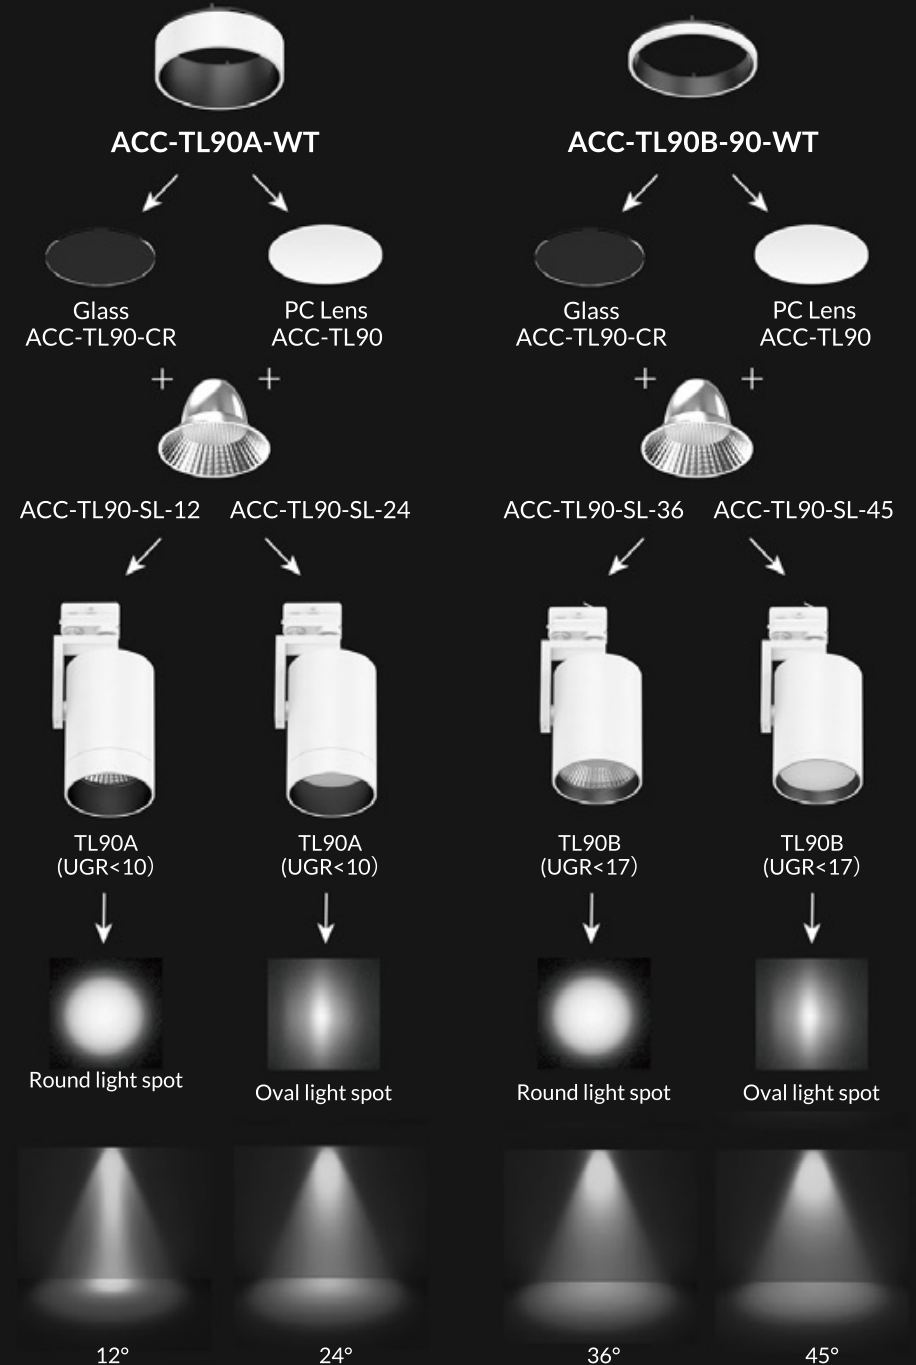

INTERCHANGEABLE REFLECTOR AND DIFFUSER