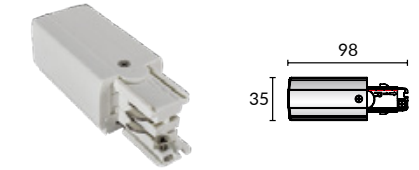

Live-End Connector

Model No.	Package	Colour
Pro-0431 R-W	1 / 150	White ☐
Pro-0431 R-S	1 / 150	Silver ☐
Pro-0431 R-B	1 / 150	Black ☐