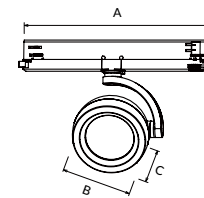

TL110 Track light

TL110 is a compact and exquisite track light. It adopts high lumen branded COB light source, special texture designed lens lowered glare to create a comfortable visual experience. Horizontally and vertically 350 degree rotation can be freely adjusted.

Materials of Housing : Aluminium

Materials of Optics : PMMA