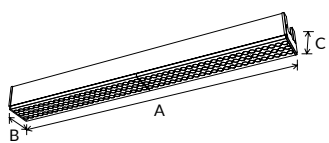

TL151A Track light

TL151A is linear track light with SMD design, lens design with symmetric beam and asymmetric beam. High lumen efficiency up to 180lm/W. It is integral driver design. Splicing is available.

Materials of Housing : Aluminium
Materials of Optics : PC

- ▶
- ▶
- ▶
- ▶
- ▶

Code	Watt	Size(AxBmm)	Lumen(±5%)	N.W/pc(kgs)	Q'ty/CTN
TL151A-600-30W-A4	20W/22W/26W/30W	605.8x79.5x61.5	5400lm	0.98	6PCS
TL151A-1200-60W-A4	39W/46W/53W/60W	1205.8x79.5x61.5	11000lm	1.95	4PCS
TL151A-1500-75W-A4	51W/59W/67W/75W	1505.8x79.5x61.5	13600lm	2.25	2PCS
TL151A-1500-100W-A4	70W/80W/90W/100W	1505.8x79.5x61.5	17500lm	2.25	2PCS

CCT ——— 2700K ——— 3000K ——— 4000K ——— Finish ——— White Black