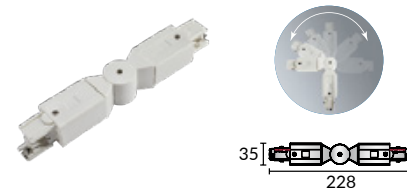

Adjustable "L" Connector