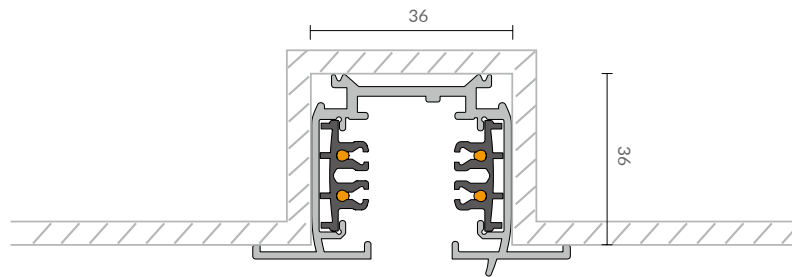

Model No.	Track length	Shell Material	Colour	Package
Pro-R410-W / Pro-R410-S / Pro-R410-B	1M track actual one meter.(100cm)	Aluminium Extrusion	White ☐ Silver ☐ Black ☐	1 / 9
Pro-R415-W / Pro-R415-S / Pro-R415-B	1.5M track actual one meter. (150cm)	Aluminium Extrusion	White ☐ Silver ☐ Black ☐	1 / 9
Pro-R420-W / Pro-R420-S / Pro-R420-B	2M track actual one meter.(200cm)	Aluminium Extrusion	White ☐ Silver ☐ Black ☐	1 / 9
Pro-R430-W / Pro-R430-S / Pro-R430-B	3M track actual one meter.(300cm)	Aluminium Extrusion	White ☐ Silver ☐ Black ☐	1 / 6
Pro-R4400-W / Pro-R4400-S / Pro-R4400-B	4M track actual one meter.(400cm)	Aluminium Extrusion	White ☐ Silver ☐ Black ☐	1 / 6

Live-end Connector Cover

Model No.	Package	Colour
Pro-R431-W	1 / 500	White ☐
Pro-R431-S	1 / 500	Silver ☐
Pro-R431-B	1 / 500	Black ☐