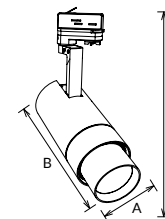

TL17 Track light

TL17 LED tracklight ,using advancing zooming technology, have a flexible beam angle from 10° to 60°. Flicker free LED driver. Dimmable for option

Materials of Housing : Aluminium

Materials of Optics : PC