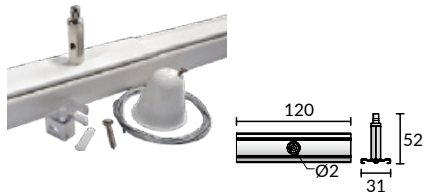

Ceiling Mount Reinforcement Plate with suspension wire

Model No.	Package	Colour
Pro-M147-W	1 / 200	White □
Pro-M147-S	1 / 200	Silver ■
Pro-M147-B	1 / 200	Black ■