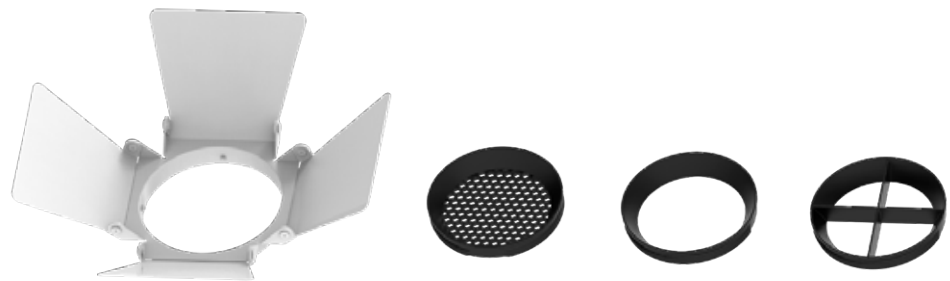

TL29A/C

TL29B/D

TL29E

TL29F

TL29 Track Light /Series/

TL29A Track light

TL29A driverless track light adopts high quality brand DOB led light source. Standard/honeycomb/shu er trims for optional

Materials of Housing : Aluminium