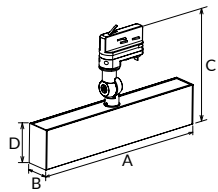

TL49 Track light

TL49 LED linear track light with louver reflector design. It's widely used as additional lighting compared with traditional spot track light. Adopt 2835SMD chip, louver reflector or make it anti-glare, Adjustable lighting orientation with 350° in horizontal direction and 220° in vertical direction.

Materials of Housing : Aluminium

Materials of Optics : PC+ABS