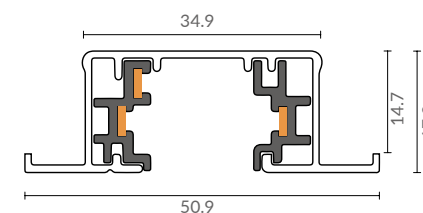

Single Circuit Recessed 3 Wires

Model No.	Track length	Shell Material	Colour	Package
Pro-R310A	1M track with double end cap.(100cm)	Aluminium Extrusion	White ☐ Silver ☐ Black ☐	1 / 12
Pro-R320A	2M track with double end cap.(200cm)	Aluminium Extrusion	White ☐ Silver ☐ Black ☐	1 / 12
Pro-R330A	3M track with double end cap.(300cm)	Aluminium Extrusion	White ☐ Silver ☐ Black ☐	1 / 12
Pro-R3400A	4M track with double end cap.(400cm)	Aluminium Extrusion	White ☐ Silver ☐ Black ☐	1 / 9
Pro-R302A	2'track with double end cap actual length24"	Aluminium Extrusion	White ☐ Silver ☐ Black ☐	1 / 12
Pro-R304A	4'track with double end cap actual length48"	Aluminium Extrusion	White ☐ Silver ☐ Black ☐	1 / 12
Pro-R306A	6'track with double end cap actual length72"	Aluminium Extrusion	White ☐ Silver ☐ Black ☐	1 / 12
Pro-R308A	8'track with double end cap actual length96"	Aluminium Extrusion	White ☐ Silver ☐ Black ☐	1 / 12
Pro-R310B	1M track with live end & end cap.(100cm)	Aluminium Extrusion	White ☐ Silver ☐ Black ☐	1 / 12
Pro-R320B	2M track with live end & end cap.(200cm)	Aluminium Extrusion	White ☐ Silver ☐ Black ☐	1 / 12
Pro-R330B	3M track with live end & end cap.(300cm)	Aluminium Extrusion	White ☐ Silver ☐ Black ☐	1 / 12
Pro-R3400B	4M track with live end & end cap.(400cm)	Aluminium Extrusion	White ☐ Silver ☐ Black ☐	1 / 9
Pro-R302B	2'track with live end and end cap actual length24"	Aluminium Extrusion	White ☐ Silver ☐ Black ☐	1 / 12
Pro-R304B	4'track with live end and end cap actual length48"	Aluminium Extrusion	White ☐ Silver ☐ Black ☐	1 / 12
Pro-R306B	6'track with live end and end cap actual length72"	Aluminium Extrusion	White ☐ Silver ☐ Black ☐	1 / 12
Pro-R308B	8'track with live end and end cap actual length96"	Aluminium Extrusion	White ☐ Silver ☐ Black ☐	1 / 12