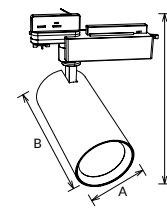

TL29D Track light

TL29D track light is minimalist design with external driver. It adopts high lumen SMD LED, anti glare PC lens to achieve great lighting distributio Tri-color with slide switch to reduce stock,standard/honeycomb/shu er trims for optional

Materials of Housing : Aluminium

Materials of Optics : PC