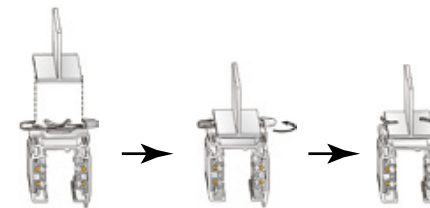

2) Rotate right the EZCLICK Kit and fix it on the rod.

Suspension Mounting Kits Manual

1) Put the Track into the EZCLICK Mounting Kits parallely (As picture shows).

2) Adjust the EZCLICK Mounting Kit's direction, put the track vertically into the EZCLICK Mounting Kit, rotate right and fix (like picture shows).