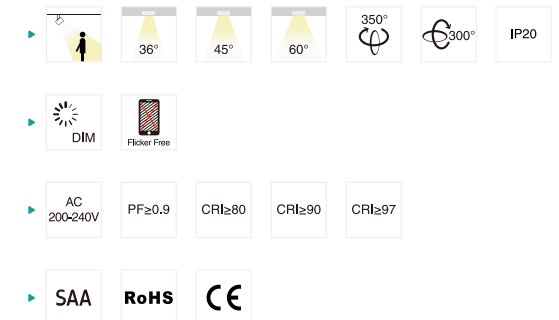

Code	Watt	Size(AxBmm)	Lumen(±5%)	N.W/pc(kgs)	Q'ty/CTN
TL69B-25W	25W	Ø96x298	2950lm	1.20	12PCS
TL69B-35W	35W	Ø96x298	3950lm	1.20	12PCS

CCT — 2700K — 3000K — 4000K

Finish — White — Black

CCT — 2700K — 3000K — 4000K

Finish — White — Black