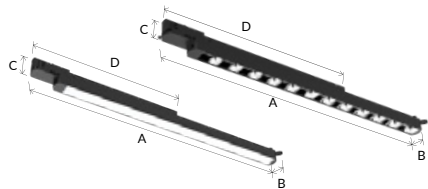

TL50/B Track light

TL50 LED linear track light is a concise design with internal flicker free led driver. Adopting high lumen efficient SMD LED. Interchangeable CCT with slide switch is available.

Materials of Housing : Aluminium
Materials of Optics : PC

- 110° IP20
- Flicker Free SLIDE SWITCH
- AC 220-240V PF≥0.9 CRI≥80
- SAA RoHS CE

Code	Watt	Size(AxBxCxDmm)	Lumen(±5%)	N.W/pc(kgs)	Q'ty/CTN
TL50/B-10W	10W	650x32.5x52x436	1000lm	0.43	12PCS
TL50/B-16W	16W	650x32.5x52x436	1560lm	0.45	12PCS
TL50/B-25W	25W	1212x32.5x52x496	2550lm	0.76	12PCS
TL50/B-30W	30W	1212x32.5x52x496	3000lm	0.76	12PCS
TL50/B-30W	30W	1493x32.5x52x496	3000lm	0.92	12PCS

CCT — 3000K — 4000K — 5700K   Finish — White Black Silver