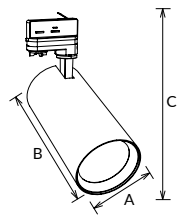

TL29A Track light

TL29A driverless track light adopts high quality brand DOB led light source. Standard/honeycomb/shu er trims for optional

Materials of Housing : Aluminium

Materials of Optics : PC