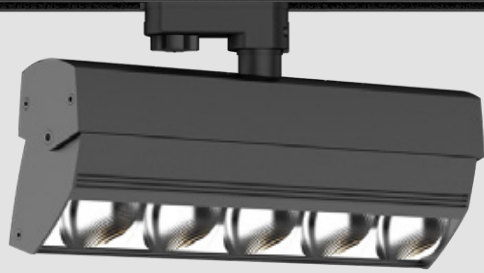

TL121 Track light

TL121 Track light is adjustable design with horizontal rotation 355°, vertical rotation 18°. The polarized track avoids direct light from the light source and reduces the luminous area perceived by the outside world. The relatively small size can wash very wide shelves, with uniform illumination and wide irradiation angle.

Materials of Housing : Aluminium

Materials of Optics : PC

- 20° 355° 18° IP20
- DIM DALI Flicker Free
- AC 200-240V PF≥0.9 CRI≥80 CRI≥90
- SAA RoHS CE

Code	Watt	Size(AxBxCmm)	Lumen(±5%)	N.W/pc(kgs)	Q'ty/CTN
TL121-35W	35W	310x118x50	3850lm	1.26	6PCS
TL121-40W	40W	310x118x50	4400lm	1.26	6PCS

CCT ——— 2700K ——— 3000K ——— 4000K

Finish ——— White Black