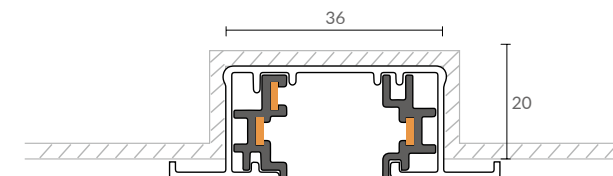

Single Circuit Recessed 3 Wires

Model No.	Track length	Shell Material	Colour	Package
Pro-R310A	1M track with double end cap.(100cm)	Aluminium Extrusion	White ☐ Silver ☐ Black ☐	1 / 12
Pro-R320A	2M track with double end cap.(200cm)	Aluminium Extrusion	White ☐ Silver ☐ Black ☐	1 / 12
Pro-R330A	3M track with double end cap.(300cm)	Aluminium Extrusion	White ☐ Silver ☐ Black ☐	1 / 12
Pro-R3400A	4M track with double end cap.(400cm)	Aluminium Extrusion	White ☐ Silver ☐ Black ☐	1 / 9
Pro-R302A	2'track with double end cap actual length24"	Aluminium Extrusion	White ☐ Silver ☐ Black ☐	1 / 12
Pro-R304A	4'track with double end cap actual length48"	Aluminium Extrusion	White ☐ Silver ☐ Black ☐	1 / 12
Pro-R306A	6'track with double end cap actual length72"	Aluminium Extrusion	White ☐ Silver ☐ Black ☐	1 / 12
Pro-R308A	8'track with double end cap actual length96"	Aluminium Extrusion	White ☐ Silver ☐ Black ☐	1 / 12
Pro-R310B	1M track with live end & end cap.(100cm)	Aluminium Extrusion	White ☐ Silver ☐ Black ☐	1 / 12
Pro-R320B	2M track with live end & end cap.(200cm)	Aluminium Extrusion	White ☐ Silver ☐ Black ☐	1 / 12
Pro-R330B	3M track with live end & end cap.(300cm)	Aluminium Extrusion	White ☐ Silver ☐ Black ☐	1 / 12
Pro-R3400B	4M track with live end & end cap.(400cm)	Aluminium Extrusion	White ☐ Silver ☐ Black ☐	1 / 9
Pro-R302B	2'track with live end and end cap actual length24"	Aluminium Extrusion	White ☐ Silver ☐ Black ☐	1 / 12
Pro-R304B	4'track with live end and end cap actual length48"	Aluminium Extrusion	White ☐ Silver ☐ Black ☐	1 / 12
Pro-R306B	6'track with live end and end cap actual length72"	Aluminium Extrusion	White ☐ Silver ☐ Black ☐	1 / 12
Pro-R308B	8'track with live end and end cap actual length96"	Aluminium Extrusion	White ☐ Silver ☐ Black ☐	1 / 12