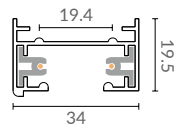

Model No.	Track length	Shell Material	Colour
Pro-L210-W	1M / 1.5M / 2M / 3M track actual one meter. (100cm / 150cm / 200cm / 300cm)	Aluminium Extrusion	White ☐ Silver ☐ Black ☐