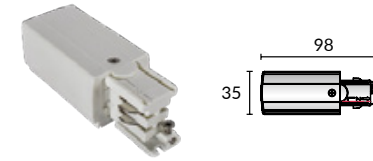

Live-End Connector

Model No.	Package	Colour
Pro-0431 L-W	1 / 150	White ☐
Pro-0431 L-S	1 / 150	Silver ☐
Pro-0431 L-B	1 / 150	Black ☐