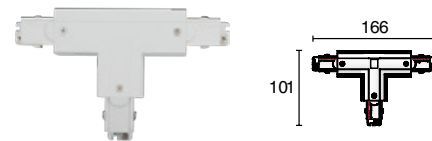

Twisted "T" Connector(Right)