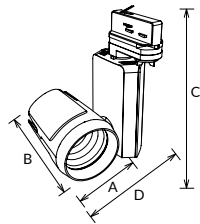

TL25 Track light

TL25 LED track light with dimming button on the bottom of the track light adopts CITIZEN LED, adjustable lighting orientation with 360 degree in horizontal direction and 180 in vertical direction, 1-circuit adapter, 3-circuit adapter available for wide choice.

Materials of Housing : Aluminium

Materials of Optics : PC