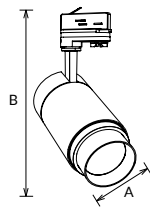

TL56 Track light

TL56 track light with simple and elegant design. One track light with adjustable beam angle varies from 15° to 60°, creating a diversified and dramatic atmosphere. Lens optical design with even light output. Changeable lighting orientation with 350° in horizontal direction and 90° in vertical direction. Single CCT and interchangeable CCT available.