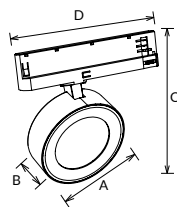

TL79 Track light

TL79 track light is an integrated design with internal driver and 3 circuit adapter. It is with interchangeable lens 15°/24°/36°/60° and Replaceable rings Black/White/Gold/Silver.

Materials of Housing : PC/Aluminium

Materials of Optics : PMMA