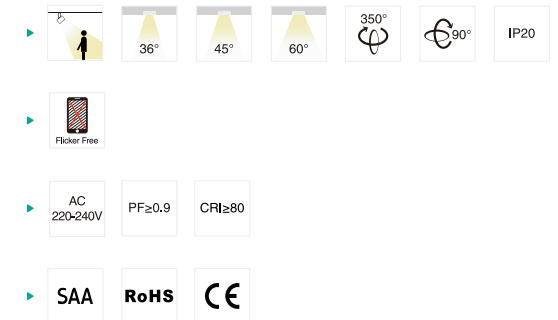

Code	Watt	Size(AxBmm)	Lumen(±5%)	N.W/pc(kgs)	Q'ty/CTN
TL127-86-16W	16W	Ø86x198	2200lm	0.44	12PCS
TL127-86-25W	25W	Ø86x198	3300lm	0.44	12PCS
TL127-97-25W	25W	Ø97x210	3300lm	0.56	12PCS
TL127-97-35W	35W	Ø97x210	4400lm	0.56	12PCS

CCT — 2700K — 3000K — 4000K — Finish — White — Black — Nickel