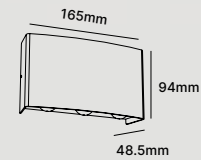

WL112

WALL LIGHT | LED SMD | Internal driver
Die-casting Aluminium | PC

WL112-6W