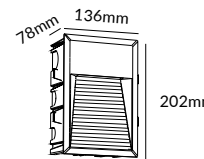

WL60B/C

WALL LIGHT | LED SMD | Internal driver
Die-casting Aluminium | Glass

WL60B-5W
130x130x78mm

WL60B-8W
195x195x78mm

WL60C-5W
130x196x78mm

WL60C-10W
266x130x78mm

Beam Angle

∠60° ∠70°