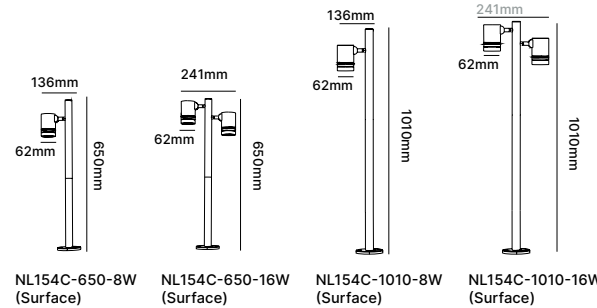

NL154A/B

Code	Voltage	Watt	Lumen(±5%)	Class
NL154A-8W(Spike)	AC220-240V	8W	690lm	I
NL154A-8W(Surface)	AC220-240V	8W	690lm	I
NL154B-8W(Spike)	AC220-240V	8W	640lm	I
NL154B-8W(Surface)	AC220-240V	8W	640lm	I
DC-NL154A-8W(Spike)	DC24V	8W	690lm	III
DC-NL154A-8W(Surface)	DC24V	8W	690lm	III
DC-NL154B-8W(Spike)	DC24V	8W	640lm	III
DC-NL154B-8W(Surface)	DC24V	8W	640lm	III

SPIKE LIGHT | LED COB | Internal driver
Aluminium | PMMA

Beam Angle

Light Source

CRI≥80 SDCM<6

2700K	3000K	4000K

Gear

Certification

NL154C

SPIKE LIGHT | LED COB | Internal driver
Aluminium | PMMA

Code	Voltage	Watt	Lumen(±5%)	Class
NL154C-650-8W(Surface)	AC200-240V	8W	1030lm	I
NL154C-650-16W(Surface)	AC200-240V	16W	1990lm	I
NL154C-1010-8W(Surface)	AC200-240V	8W	1030lm	I
NL154C-1010-16W(Surface)	AC200-240V	16W	1990lm	I
NL154C-650-8W(Spike)	AC200-240V	8W	1030lm	I
NL154C-650-16W(Spike)	AC200-240V	16W	1990lm	I
NL154C-1010-8W(Spike)	AC200-240V	8W	1030lm	I
NL154C-1010-16W(Spike)	AC200-240V	16W	1990lm	I

Beam Angle

Light Source

CRI≥80 SDCM<6

2700K	3000K	4000K

Gear

Certification