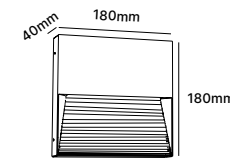

WL59B/C

WALL LIGHT | LED SMD | Internal driver
Die-casting Aluminium | Glass

WL59B-5W

WL59B-8W

WL59C-5W

WL59C-10W

Beam Angle

60° 70°