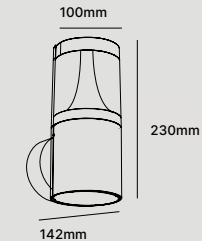

WL90B-8W

Beam Angle

★320° ★360°

Light Source

CRI≥80 SDCM<6

2700K 3000K 4000K