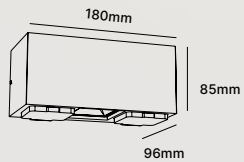

Accessories

WL116

WALL LIGHT | LED SMD | Internal driver
Aluminium | PC/ Glass

WL116A-10W

WL116B-10W

Beam Angle

∠100° ∠120°

Light Source