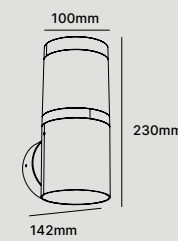

WL90A/B

WALL LIGHT

LED SMD | Internal driver
Die-casting Aluminium PC

WL90A-8W