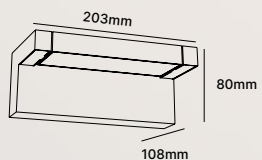

WL57

WALL LIGHT | LED SMD | Internal driver
Die-casting Aluminium | PC

WL57A-10W
WL57A-18W
WL57B-10W
WL57B-18W

Beam Angle

90°

Light Source

CRI ≥ 80 SDCM < 6

2700K 3000K 4000K

Gear

Certification

SAA RoHS CE

Code	Voltage	Watt	Lumen(±5%)	Class
WL57A-10W	AC200-240V	10W	1150lm	I
WL57A-18W	AC200-240V	18W	1300lm	I
WL57B-10W	AC200-240V	10W	1900lm	I
WL57B-18W	AC200-240V	18W	2100lm	I