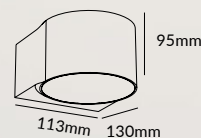

Gear

Certification

Code	Voltage	Watt	Lumen(±5%)	Class
WL07C	AC200-240V	8W	655lm	I

WL387

WALL LIGHT | LED COB | Internal driver
Die-casting Aluminium | PC

WL387-8W-D
WL387-10W
WL387-8W-D

Beam Angle

110°