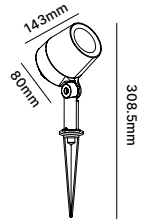

NL14E-8W
NL14G-8W