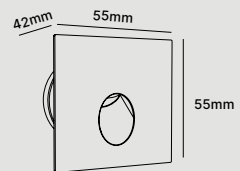

WL142D-2W
Ø44×65mm