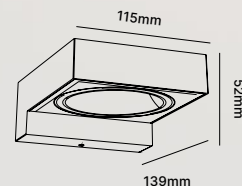

WL08

WALL LIGHT | LED SMD | Internal driver
Die-casting Aluminium | PC

WL08-8W

Beam Angle

120°

Light Source

CRI ≥ 80 SDCM < 6

2700K 3000K 4000K

Gear

Certification

SAA RoHS CE

Code	Voltage	Watt	Lumen(±5%)	Class
WL08-8W	AC100-240V	8W	670lm	I