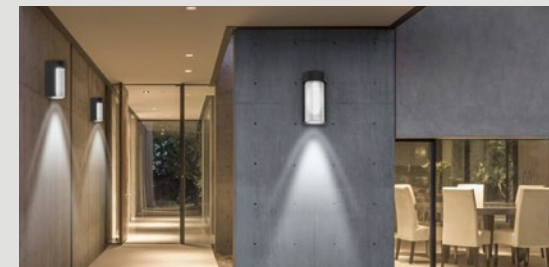

WL52

WALL LIGHT | LED COB Internal driver
Die-casting Aluminium/Aluminium/PC

WL52-10W
WL52-10W-C3

Beam Angle

Light Source

CRI≥80 CRI≥90 SDCM<6

2700K 3000K 4000K

Gear

Certification

SAA RoHS CE

Accessories

Code	Voltage	Watt	Lumen(±5%)	Class
WL52-10W	AC220-240V	10W	550lm	I
WL52-10W-C3	AC220-240V	10W	400lm	I