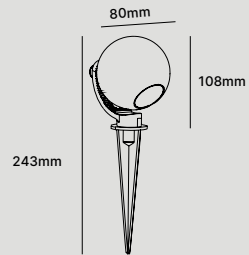

NL18

SPIKE LIGHT | LED SMD | Internal driver
Aluminium | PC

DC-NL18-5W

Beam Angle

★24° ★36° ★50° ★60°

Light Source

CRI≥80 SDCM<6

2700K 3000K 4000K