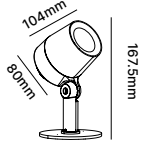

NL14B-8W
NL14D-8W