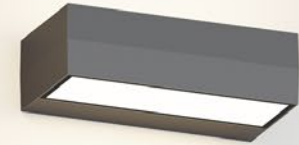

WL75

WALL LIGHT | LED SMD Internal driver
Die-casting Aluminium PC

Beam Angle

∠120° ∠29°x77°x8°

Light Source

CRI≥80 SDCM<6

2700K 3000K 4000K

Gear

Certification

SAA RoHS CE

Code	Voltage	Watt	Lumen(±5%)	Class
WL75-6W	AC220-240V	2×3W	680lm	I
WL75B-6W	AC220-240V	2×3W	530lm	I
WL75-10W	AC220-240V	2×5W	1060lm	I
WL75B-10W	AC220-240V	2×5W	840lm	I

WL88

WALL LIGHT | LED SMD Internal driver
Die-casting Aluminium PC/ Glass

WL88-10W
WL88-10W-P3
(Switchable)

WL88-15W

Beam Angle

∠60°x115°x40° ∠90°x110°x40°

Light Source

CRI≥80 SDCM<6

2700K 3000K 4000K

Gear

Certification

SAA RoHS CE

Code	Voltage	Watt	Lumen(±5%)	Class
WL88-10W	AC220-240V	10W	750lm	I
WL88-15W	AC220-240V	15W	1100lm	I
WL88-10W-P3 (Switchable)	AC220-240V	10W	700lm	I