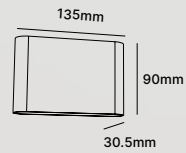

WL75

WALL LIGHT | LED SMD Internal driver
Die-casting Aluminium PC

WL75-6W