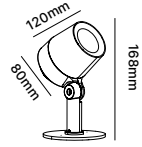

NL14A-8W
NL14C-8W

NL14B-8W
NL14D-8W

NL14E-8W
NL14G-8W

NL14F-8W
NL14H-8W

DC-NL14-8W
(Spike)

DC-NL14-8W
(Surface)

Code	Voltage	Watt	Lumen(±5%)	Class
NL14A-8W	AC220-240V	8W	910lm	I
NL14B-8W	AC220-240V	8W	910lm	I
NL14C-8W	DC12V	8W	850lm	III
NL14D-8W	DC12V	8W	850lm	III
NL14E-8W	AC220-240V	8W	910lm	I
NL14F-8W	AC220-240V	8W	910lm	I
NL14G-8W	DC12V	8W	850lm	III
NL14H-8W	DC12V	8W	850lm	III
DC-NL14-8W(Surface)	DC24V	8W	950lm	III
DC-NL14-8W(Spike)	DC24V	8W	950lm	III