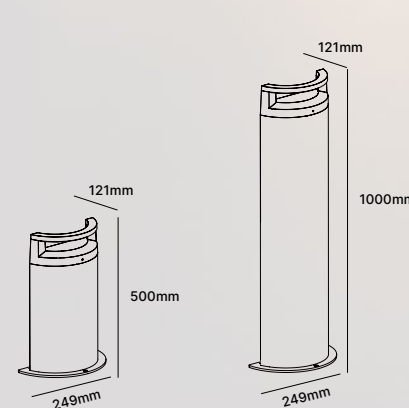

NL08

BOLLARD | LED SMD | Internal driver
Aluminium | PC

NL08A-10W

NL08B-10W

Beam Angle

★50°

Light Source

CRI≥80 SDCM<6

2700K 3000K 4000K

Gear

Certification

SAA RoHS CE

Accessories

Code	Voltage	Watt	Lumen(±5%)	Class
NL08A-10W	AC200-240V	10W	530lm	I
NL08B-10W	AC200-240V	10W	530lm	I