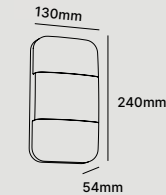

WL76

WALL LIGHT | LED SMD Internal driver
Die-casting Aluminium PC

- WL76-7W
- WL76-7W-C3

- WL76-14W
- WL76-14W-C3

Beam Angle

∠120°

Light Source

CRI≥80 SDCM<6

2700K 3000K 4000K