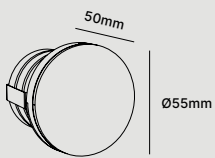

WL142A-2W
WL142B-2W
WL142C-2W
Ø44×65mm