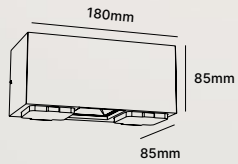

WL116

WALL LIGHT | LED SMD | Internal driver
Aluminium | PC/ Glass

WL116A-10W