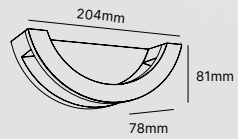

WL46

WALL LIGHT | LED SMD | Internal driver
Aluminium | PC