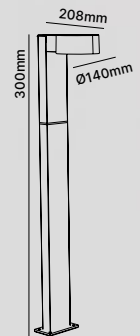

NL08

BOLLARD | LED SMD | Internal driver
Aluminium | PC

ML08-300-8W

ML08-500-8W

ML08-700-8W

ML08-1000-8W

Code	Voltage	Watt	Lumen(±5%)	Class
ML08-300-8W	AC100-240V	8W	655lm	I
ML08-500-8W	AC100-240V	8W	655lm	I
ML08-700-8W	AC100-240V	8W	655lm	I
ML08-1000-8W	AC100-240V	8W	655lm	I