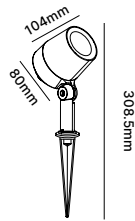

ML07B-6W
ML07B-10W

Code	Voltage	Watt	Lumen(±5%)	Class
ML07-6W	AC/DC12V	6W	550lm	III
ML07-10W	AC/DC12V	10W	950lm	III
ML07B-6W	AC/DC12V	6W	550lm	III
ML07B-10W	AC/DC12V	10W	950lm	III

NL14

SPIKE LIGHT | LED COB | Internal driver
Aluminium | Aluminium