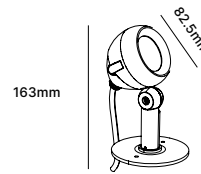

NL06

SPIKE LIGHT | LED SMD | Internal driver
Aluminium | PC

NL06-6W
NL06-8W