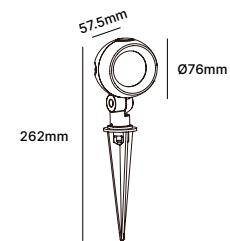

ML07

SPIKE LIGHT | LED SMD | Internal driver
Aluminium | PMMA

ML07-6W
ML07-10W

BK

Beam Angle

★36° ★60°

Light Source

CRI≥80 SDCM<6

2700K 3000K 4000K

Gear

ON/OFF PF≥0.9