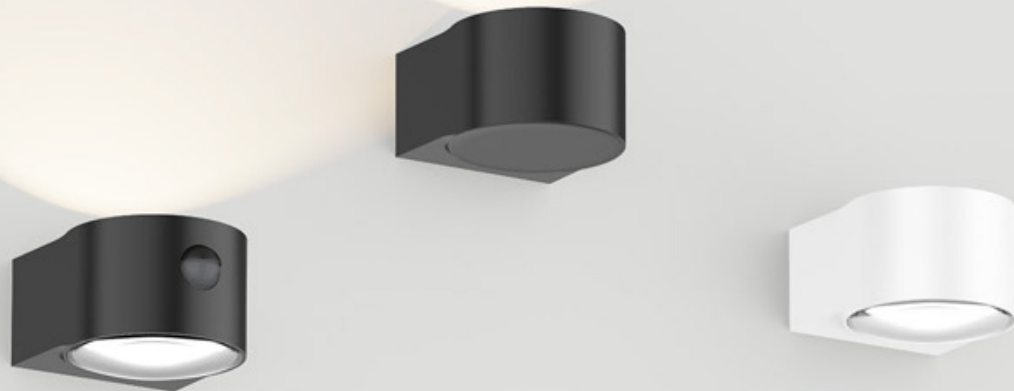

WL387

WALL LIGHT | LED COB | Internal driver
Die-casting Aluminium | PC

WL387-8W-D
WL387-10W
WL387-8W-D

Beam Angle

110°

Light Source

CRI≥80	CRI=90	SDCM<6
2700K	3000K	4000K

Gear

Certification

Code	Voltage	Watt	Lumen(±5%)	Class
WL387-8W-D	AC220-240V	2×4W	940lm	I
WL387-10W	AC220-240V	2×5W	1150lm	I
WL387-8W-D	AC220-240V	1×8W	890lm	I