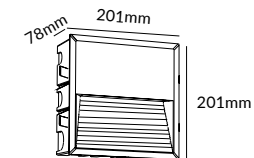

WL60B/C

WALL LIGHT | LED SMD | Internal driver
Die-casting Aluminium | Glass

WL60B-5W
130x130x78mm

WL60B-8W
195x195x78mm

WL60C-5W
130x196x78mm

WL60C-10W
266x130x78mm

Beam Angle

∠60° ∠70°