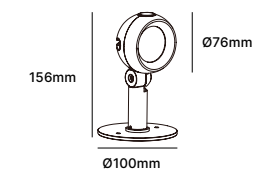

ML07B-6W
ML07B-10W

Code	Voltage	Watt	Lumen(±5%)	Class
ML07-6W	AC/DC12V	6W	550lm	III
ML07-10W	AC/DC12V	10W	950lm	III
ML07B-6W	AC/DC12V	6W	550lm	III
ML07B-10W	AC/DC12V	10W	950lm	III

NL14

SPIKE LIGHT | LED COB | Internal driver
Aluminium | Aluminium