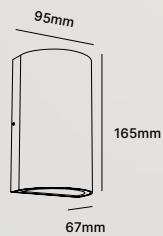

WL73

WALL LIGHT | LED COB/ GU10 | Internal driver
Die-casting Aluminium | PC

WL73A-4.9W
WL73A-8W
WL73A-10W
WL73A-16W