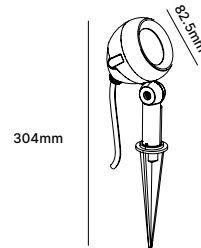

NL06-6W
NL06-8W