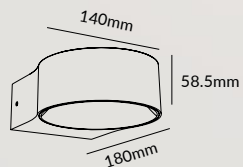

WL07C

WALL LIGHT | LED SMD | Internal driver
Die-casting Aluminium | PC

WL07C

Beam Angle

140°

Light Source

CRI≥80	SDCM<6
2700K	3000K 4000K

Gear

Certification

Code	Voltage	Watt	Lumen(±5%)	Class
WL07C	AC200-240V	8W	655lm	I