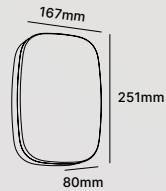

WL80

WALL LIGHT | LED SMD Internal driver
Die-casting Aluminium PC

- WL80A-12W
- WL80A-18W
- WL80B-12W
- WL80B-18W

Beam Angle

∠120°

Light Source

CRI≥80 SDCM<6

2700K 3000K 4000K