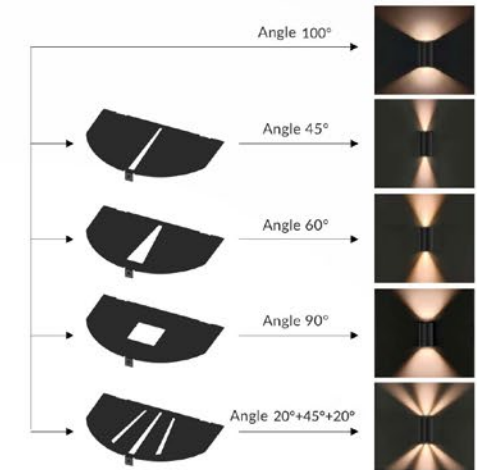

WL73

WALL LIGHT | LED COB/ GU10 | Internal driver
Die-casting Aluminium | PC

WL73A-4.9W
WL73A-8W
WL73A-10W
WL73A-16W

WL73B-4.9W
WL73B-8W
WL73B-10W
WL73B-16W

Beam Angle

∠100°

Light Source

CRI≥80 SDCM<6

2700K 3000K 4000K

Gear

Certification

SAA RoHS CE

Accessories

GU10 socket parameter

	Input Voltage	AC100-240V
	Max Input Current	2A
	Max Watt	16W
	Max Dimension(AxBmm)	Ø50x60

Code	Voltage	Watt	Lumen(±5%)	Class
WL73A-4.9W	AC220-240V	4.9W	450lm	I
WL73A-8W	AC220-240V	8W	750lm	I
WL73A-10W	AC220-240V	10W	1000lm	I
WL73A-16W	AC220-240V	16W	1600lm	I
WL73B-4.9W	AC220-240V	4.9W	450lm	I
WL73B-8W	AC220-240V	8W	750lm	I
WL73B-10W	AC220-240V	10W	1000lm	I
WL73B-16W	AC220-240V	16W	1600lm	I

WL73A

4 Decorative patterns