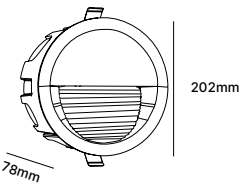

WL60A-8W
Ø196×78mm