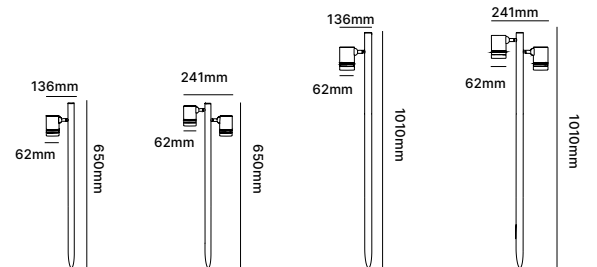

NL154C-650-8W (Surface) NL154C-650-16W (Surface) NL154C-1010-8W (Surface) NL154C-1010-16W (Surface)

NL154C-650-8W (Spike) NL154C-650-16W (Spike) NL154C-1010-8W (Spike) NL154C-1010-16W (Spike)

Code	Voltage	Watt	Lumen(±5%)	Class
NL154C-650-8W(Surface)	AC200-240V	8W	1030lm	I
NL154C-650-16W(Surface)	AC200-240V	16W	1990lm	I
NL154C-1010-8W(Surface)	AC200-240V	8W	1030lm	I
NL154C-1010-16W(Surface)	AC200-240V	16W	1990lm	I
NL154C-650-8W(Spike)	AC200-240V	8W	1030lm	I
NL154C-650-16W(Spike)	AC200-240V	16W	1990lm	I
NL154C-1010-8W(Spike)	AC200-240V	8W	1030lm	I
NL154C-1010-16W(Spike)	AC200-240V	16W	1990lm	I

Beam Angle

Light Source

CRI≥80 SDCM<6

2700K	3000K	4000K

Gear

Certification