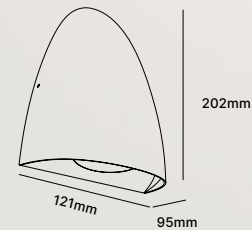

WL91

WALL LIGHT | LED SMD/ GU10 | Internal driver
Die-casting Aluminium/PC

WL91-8W