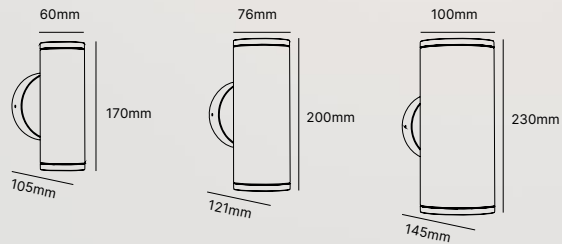

WL28

WALL LIGHT | LED COBI | Internal driver
Die-casting Aluminium | PC

WL28-10W

WL28-20W

WL28-27W

Beam Angle

∠15° ∠24° ∠36° ∠60°

Light Source