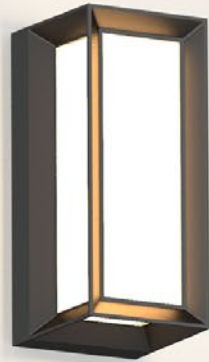

WL153

WALL LIGHT | LED SMD | Internal driver
Die-casting Aluminium | PC

WL153-8W-D

WL153-15W-D

Beam Angle

∠200°

Light Source

CRI ≥ 80 SDCM < 6