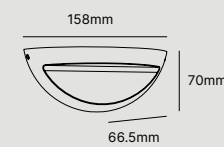

WALL LIGHT | LED SMD Internal driver
Die-casting AluminiumPC

WL06B-12W

Beam Angle

★60°

Light Source

CRI≥80 SDCM<6

2700K 3000K 4000K

Gear