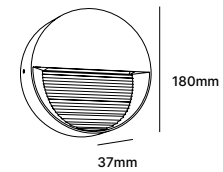

WL59A-8W

Beam Angle

60° 70°

Light Source

CRI ≥ 80 SDCM < 6

2700K 3000K 4000K

Gear

Certification

SAA RoHS CE

Code	Voltage	Watt	Lumen(±5%)	Class
WL59A-5W	AC/DC12V	5W	200lm	III
WL59A-8W	AC/DC12V	8W	340lm	III
WL59A-5W	AC220-240V	5W	170lm	I
WL59A-8W	AC220-240V	8W	320lm	I