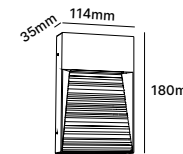

WL59B/C

WALL LIGHT | LED SMD | Internal driver
Die-casting Aluminium | Glass

WL59B-5W

WL59B-8W

WL59C-5W

WL59C-10W

Beam Angle

60° 70°