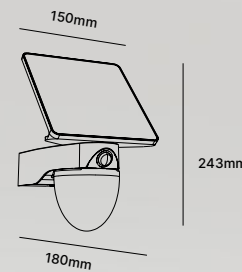

SOL01

SOLAR WALL LIGHT | LED SMO | Internal driver
PCPC

SOL01-1.2W

Beam Angle

★200°

Light Source

CRI=80 SDCM<6

2700K 3000K 4000K

Gear

Certification

SAA RoHS CE

Code	Voltage	Watt	Lumen(±5%)	Class
SOL01-1.2W	DC3V	1.2W	110lm	/