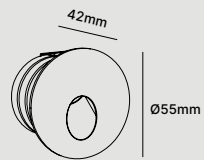

WL142

WALL LIGHT | LED SMD | Internal driver
Aluminium | PC/ Glass