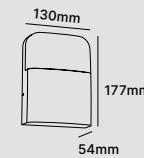

WL76

WALL LIGHT | LED SMD Internal driver
Die-casting Aluminium PC

- WL76-7W
- WL76-7W-C3

- WL76-14W
- WL76-14W-C3

Beam Angle

∠120°

Light Source

CRI≥80 SDCM<6

2700K 3000K 4000K