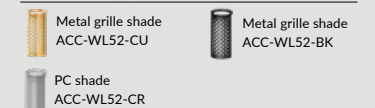

WL52-10W
WL52-10W-C3

Beam Angle

Light Source

CRI≥80 CRI≥90 SDCM<6

2700K 3000K 4000K

Gear

Certification

SAA RoHS CE

Accessories