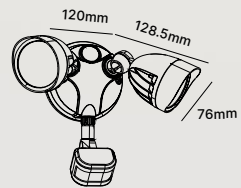

WL96

WALL LIGHT | LED COB | Internal driver
Aluminium & PC | PC

- WL96-12W-C3
- WL96-12W-S1C3
- WL96-24W-C3
- WL96-24W-S1C3

Beam Angle

★100°

Light Source

CRI≥80 SDCM<6

2700K 3000K 4000K