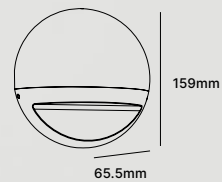

Accessories

Code	Voltage	Watt	Lumen(±5%)	Class
WL52-10W	AC220-240V	10W	550lm	I
WL52-10W-C3	AC220-240V	10W	400lm	I

WL06A

WALL LIGHT | LED SMD | Internal driver
Die-casting AluminiumPC

WL06A-12W

Beam Angle

★120°