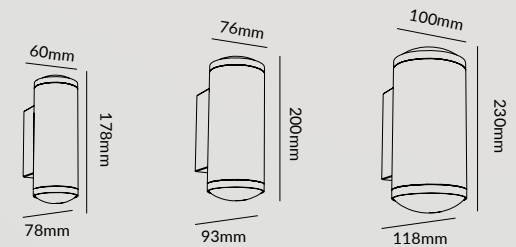

WL149-60-2x4W

WL149-76-2x9W

WL149-100-2x12.5W

Code	Voltage	Watt	Lumen(±5%)	Class
WL149-60-5W	AC220-240V	5W	680lm	I
WL149-76-10W	AC220-240V	10W	1400lm	I
WL149-100-15W	AC220-240V	15W	2100lm	I
WL149-60-2×4W	AC220-240V	8W	1010lm	I
WL149-76-2×9W	AC220-240V	18W	2700lm	I
WL149-100-2×12.5W	AC220-240V	25W	3100lm	I

Beam Angle

∠100° ∠360°

Light Source

CRI≥80 CRI≥90 SDCM<6

2700K 3000K 4000K

Gear

Certification

SAA RoHS CE