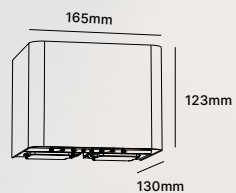

WL125

WALL LIGHT | LED COB | Internal driver
Die-casting Aluminium | PC