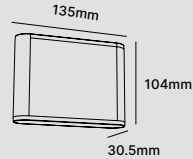

WL75

WALL LIGHT | LED SMD Internal driver
Die-casting Aluminium PC

WL75B-6W

Beam Angle

∠120° ∠29°x77°x8°

Light Source

CRI≥80 SDCM<6

2700K 3000K 4000K

Gear

Certification

SAA RoHS CE

Code	Voltage	Watt	Lumen(±5%)	Class
WL75-6W	AC220-240V	2×3W	680lm	I
WL75B-6W	AC220-240V	2×3W	530lm	I
WL75-10W	AC220-240V	2×5W	1060lm	I
WL75B-10W	AC220-240V	2×5W	840lm	I

WL88

WALL LIGHT | LED SMD Internal driver
Die-casting Aluminium PC/ Glass

WL88-10W
WL88-10W-P3
(Switchable)

WL88-15W

Beam Angle

∠60°x115°x40° ∠90°x110°x40°

Light Source

CRI≥80 SDCM<6

2700K 3000K 4000K

Gear

Certification

SAA RoHS CE

Code	Voltage	Watt	Lumen(±5%)	Class
WL88-10W	AC220-240V	10W	750lm	I
WL88-15W	AC220-240V	15W	1100lm	I
WL88-10W-P3 (Switchable)	AC220-240V	10W	700lm	I