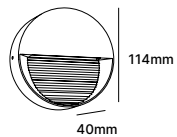

WL59A

WALL LIGHT | LED SMD | Internal driver
Die-casting Aluminium | Glass

WL59A-5W