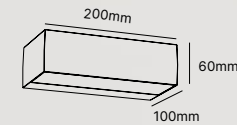

WL88

WALL LIGHT | LED SMD Internal driver
Die-casting Aluminium PC/ Glass

WL88-10W
WL88-10W-P3
(Switchable)