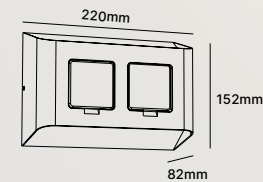

WL92

WALL LIGHT | LED SMD | Internal driver
Aluminium+PC | PC

WL92-10W