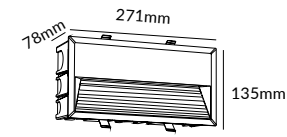

WL60B/C

WALL LIGHT | LED SMD | Internal driver
Die-casting Aluminium | Glass

WL60B-5W
130x130x78mm

WL60B-8W
195x195x78mm

WL60C-5W
130x196x78mm

WL60C-10W
266x130x78mm

Beam Angle

∠60° ∠70°