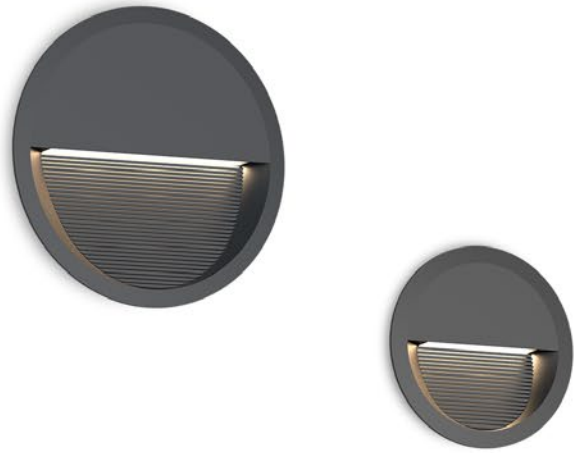

WL60A

WALL LIGHT | LED SMD | Internal driver
Die-casting Aluminium | Glass

WL60A-5W
Ø130×78mm

WL60A-8W
Ø196×78mm

Code	Voltage	Watt	Lumen(±5%)	Class
WL60A-5W	AC/DC12V	5W	200lm	III
WL60A-8W	AC/DC12V	8W	340lm	III
WL60A-5W	AC220-240V	5W	170lm	I
WL60A-8W	AC220-240V	8W	320lm	I

Beam Angle

∠60° ∠70°

Light Source

CRI≥80 SDCM<6

2700K 3000K 4000K

Gear

Certification

SAA RoHS CE

WL60B/C

WALL LIGHT | LED SMD | Internal driver
Die-casting Aluminium | Glass

Beam Angle

∠60° ∠70°

Light Source

CRI≥80 SDCM<6

2700K 3000K 4000K

Gear

Certification

SAA RoHS CE