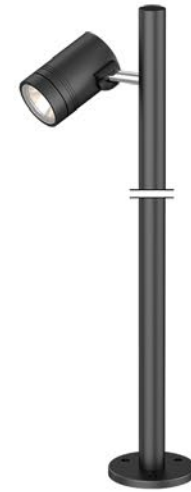

SPIKE LIGHT | LED COB | Internal driver
Aluminium | PMMA

Beam Angle

Light Source

CRI≥80 SDCM<6

2700K	3000K	4000K
-------	-------	-------

Gear

Certification

NL154C