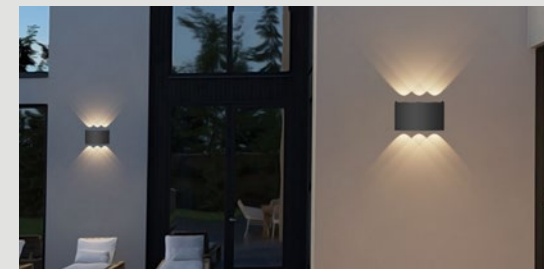

Gear

Certification

SAA RoHS CE

Code	Voltage	Watt	Lumen(±5%)	Class
WL112-6W	AC220-240V	6W	350lm	I