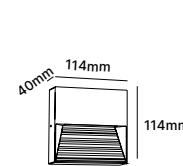

WL59B/C

WALL LIGHT | LED SMD | Internal driver
Die-casting Aluminium | Glass

WL59B-5W

WL59B-8W

WL59C-5W

WL59C-10W

Beam Angle

60° 70°