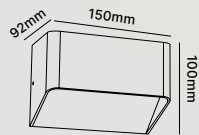

WL16

WALL LIGHT | LED SMD | Internal driver
Die-casting Aluminium | PC

WL16-1510-10W