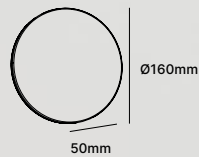

WL105

WALL LIGHT | LED SMD Internal driver
Die-casting Aluminium/PC