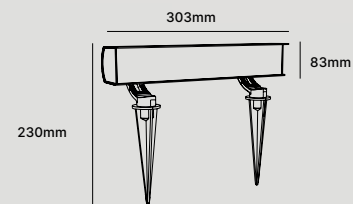

NL16

SPIKE LIGHT | LED SMD | Internal driver
Aluminium | PC

DC-NL16-8W
DC-NL16-12W

Beam Angle

★60°x100°

Light Source

CRI=80 SDCM<6

2700K 3000K 4000K

Gear

Certification

SAA RoHS CE

Code	Voltage	Watt	Lumen(±5%)	Class
DC-NL16-8W	DC24V	8W	1000lm	III
DC-NL16-12W	DC24V	12W	1500lm	III