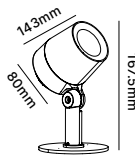

NL14F-8W
NL14H-8W