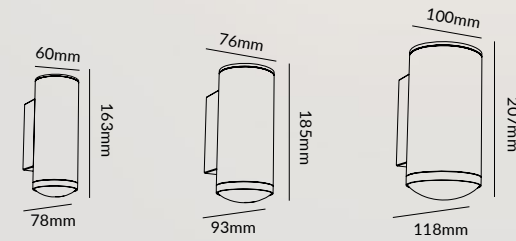

WL149

WALL LIGHT | LED COB Internal driver
Die-casting Aluminium PC

WL149-60-5W

WL149-76-10W

WL149-100-15W