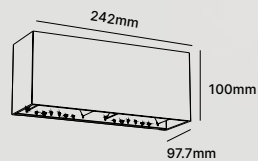

DL387 P099

DL387B P052

WL387

WL20

WALL LIGHT | LED SMD | Internal driver
Die-casting Aluminium/ PC | PC

WL20-10W
WL20B-10W

WL20-18W
WL20B-18W

Beam Angle