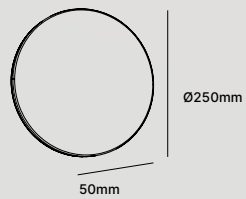

WL105-8W

WL105-15W

Beam Angle

Light Source

CRI≥80 SDCM<6

2700K 3000K 4000K

Gear

Certification

SAA RoHS CE

Code	Voltage	Watt	Lumen(±5%)	Class
WL105-8W	AC220-240V	8W	640lm	I
WL105-15W	AC220-240V	15W	1260lm	I