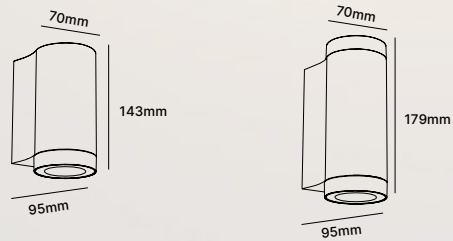

WL85

WALL LIGHT | LED SMD Internal driver
Die-casting Aluminium PC

WL85-8W

WL85-15W

Code	Voltage	Watt	Lumen(±5%)	Class
WL85-8W	AC200-240V	8W	850lm	I
WL85-15W	AC200-240V	2×7.5W	1700lm	I