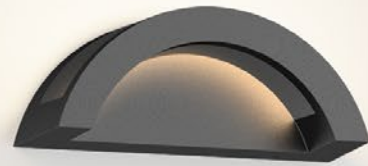

WL46

WALL LIGHT | LED SMD | Internal driver
Aluminium | PC

WL46-10W

Beam Angle

50°

Light Source

CRI≥80 SDCM<6

2700K 3000K 4000K

Gear

ON/OFF PF≥0.9

Certification

SAA RoHS CE

Code	Voltage	Watt	Lumen(±5%)	Class
WL46-10W	AC200-240V	10W	530lm	I