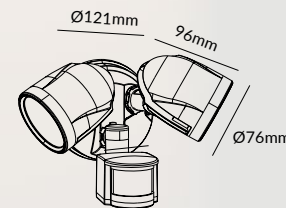

WL62

WALL LIGHT | LED COB | Internal driver
Aluminium | Aluminium

- WL62-11W
- WL62-12W-S
- WL62-23W
- WL62-24W-S

Beam Angle

★90°

Light Source

CRI≥80 SDCM<6

2700K 3000K 4000K

Gear

Certification

SAA RoHS CE

Code	Voltage	Watt	Lumen(±5%)	Class
WL62-11W	AC200-240V	11W	1250lm	I
WL62-12W-S	AC200-240V	12W	1250lm	I
WL62-23W	AC200-240V	2×11.5W	2350lm	I
WL62-24W-S	AC200-240V	2×12W	2350lm	I