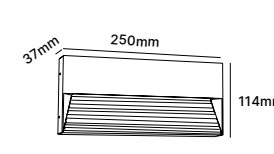

WL59B/C

WALL LIGHT | LED SMD | Internal driver
Die-casting Aluminium | Glass

WL59B-5W

WL59B-8W

WL59C-5W

WL59C-10W

Beam Angle

60° 70°