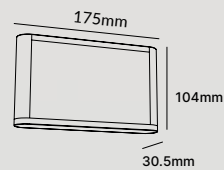

WL75B-10W

Beam Angle

∠120° ∠29°x77°x8°

Light Source

CRI≥80 SDCM<6

2700K 3000K 4000K

Gear

Certification

SAA RoHS CE

Code	Voltage	Watt	Lumen(±5%)	Class
WL75-6W	AC220-240V	2×3W	680lm	I
WL75B-6W	AC220-240V	2×3W	530lm	I
WL75-10W	AC220-240V	2×5W	1060lm	I
WL75B-10W	AC220-240V	2×5W	840lm	I