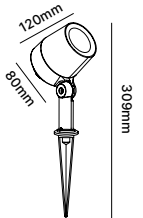

NL14A-8W
NL14C-8W

NL14B-8W
NL14D-8W

NL14E-8W
NL14G-8W

NL14F-8W
NL14H-8W

DC-NL14-8W
(Spike)

DC-NL14-8W
(Surface)

Code	Voltage	Watt	Lumen(±5%)	Class
NL14A-8W	AC220-240V	8W	910lm	I
NL14B-8W	AC220-240V	8W	910lm	I
NL14C-8W	DC12V	8W	850lm	III
NL14D-8W	DC12V	8W	850lm	III
NL14E-8W	AC220-240V	8W	910lm	I
NL14F-8W	AC220-240V	8W	910lm	I
NL14G-8W	DC12V	8W	850lm	III
NL14H-8W	DC12V	8W	850lm	III
DC-NL14-8W(Surface)	DC24V	8W	950lm	III
DC-NL14-8W(Spike)	DC24V	8W	950lm	III