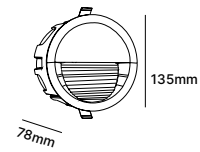

WL60A

WALL LIGHT | LED SMD | Internal driver
Die-casting Aluminium | Glass

WL60A-5W
Ø130×78mm