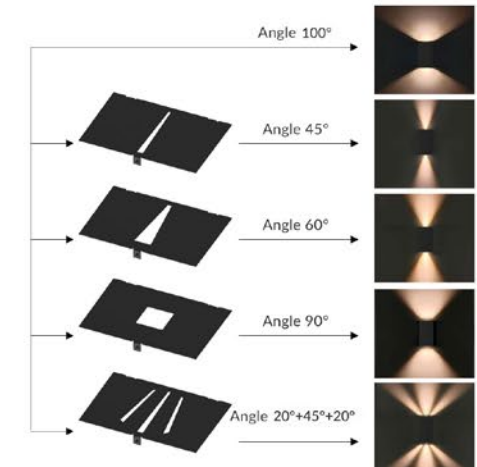

WL73B

4 Decorative patterns