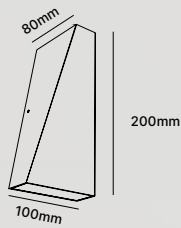

WL110

WALL LIGHT | LED COBI | Internal driver
Die-casting Aluminium/PC/ Glass

WL110-6W