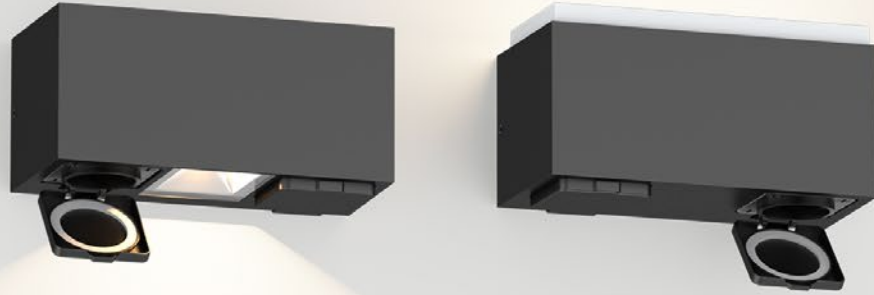

WL116

WALL LIGHT | LED SMD | Internal driver
Aluminium | PC/ Glass

WL116A-10W

WL116B-10W

Beam Angle

∠100° ∠120°

Light Source

CRI≥80 SDCM<6

2700K 3000K 4000K

Gear

Certification

SAA RoHS CE

Code	Voltage	Watt	Lumen(±5%)	Class
WL116A-10W	AC220-240V	10W	1200lm	I
WL116B-10W	AC220-240V	10W	980lm	I