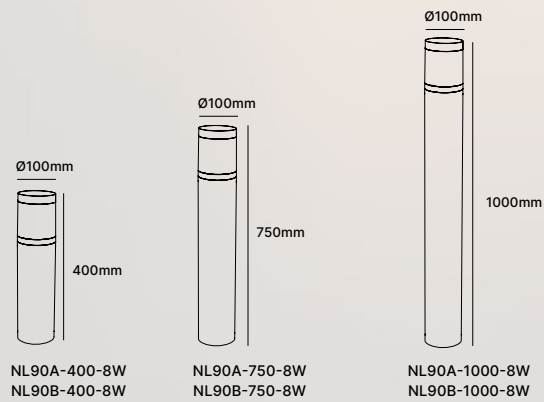

NL90A/B

BOLLARD | LED SMD | Internal driver
Aluminium/ PC | PC

NL90A-400-8W
NL90B-400-8W

NL90A-750-8W
NL90B-750-8W

NL90A-1000-8W
NL90B-1000-8W

Code	Voltage	Watt	Lumen(±5%)	Class
NL90A-400-8W	AC220-240V	8W	700lm	I
NL90A-750-8W	AC220-240V	8W	700lm	I
NL90A-1000-8W	AC220-240V	8W	700lm	I
NL90B-400-8W	AC220-240V	8W	600lm	I
NL90B-750-8W	AC220-240V	8W	600lm	I
NL90B-1000-8W	AC220-240V	8W	600lm	I

Beam Angle

★320° ★360°

Light Source

CRI≥80 SDCM<6

2700K 3000K 4000K

Gear

Certification

SAA RoHS CE

Accessories