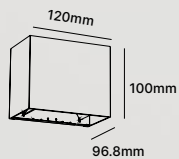

DL387 P099

DL387B P052

WL387

WL20

WALL LIGHT | LED SMD | Internal driver
Die-casting Aluminium/ PC | PC

WL20-10W
WL20B-10W

WL20-18W
WL20B-18W

Beam Angle