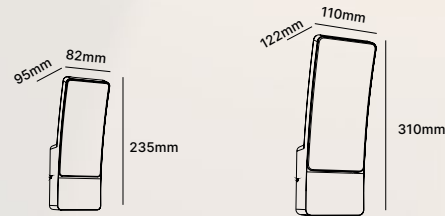

GU10 socket parameter

	Input Voltage	AC100-240V
	Max Input Current	2A
	Max Watt	8W
	Max Dimension(AxBmm)	Ø50x58
	Lamp holder	GU10
	Lamp holder material	ceramics

WL108

WALL LIGHT

LED SMD | Internal driver
Die-casting Aluminium PC