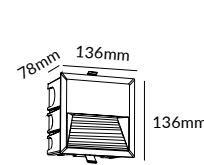

WL60B/C

WALL LIGHT | LED SMD | Internal driver
Die-casting Aluminium | Glass

WL60B-5W
130x130x78mm

WL60B-8W
195x195x78mm

WL60C-5W
130x196x78mm

WL60C-10W
266x130x78mm

Beam Angle

∠60° ∠70°