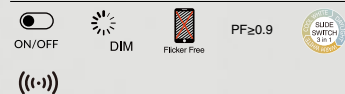

Gear

Certification

SAA RoHS CE

Code	Voltage	Watt	Lumen(±5%)	Class
WL153-8W-D	AC220-240V	8W	750lm	I
WL153-15W-D	AC220-240V	15W	1490lm	I