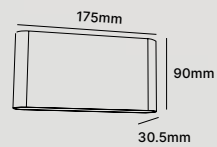

WL75

WALL LIGHT | LED SMD Internal driver
Die-casting Aluminium PC

WL75-10W

Beam Angle

∠120° ∠29°x77°x8°

Light Source

CRI≥80 SDCM<6

2700K 3000K 4000K

Gear

Certification

SAA RoHS CE

Code	Voltage	Watt	Lumen(±5%)	Class
WL75-6W	AC220-240V	2×3W	680lm	I
WL75B-6W	AC220-240V	2×3W	530lm	I
WL75-10W	AC220-240V	2×5W	1060lm	I
WL75B-10W	AC220-240V	2×5W	840lm	I

WL88

WALL LIGHT | LED SMD Internal driver
Die-casting Aluminium PC/ Glass

WL88-10W
WL88-10W-P3
(Switchable)

WL88-15W

Beam Angle

∠60°x115°x40° ∠90°x110°x40°

Light Source

CRI≥80 SDCM<6

2700K 3000K 4000K

Gear

Certification

SAA RoHS CE

Code	Voltage	Watt	Lumen(±5%)	Class
WL88-10W	AC220-240V	10W	750lm	I
WL88-15W	AC220-240V	15W	1100lm	I
WL88-10W-P3 (Switchable)	AC220-240V	10W	700lm	I