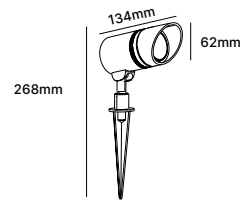

NL154B-8W
DC-NL154B-8W
(Spike)

Code	Voltage	Watt	Lumen(±5%)	Class
NL154A-8W(Spike)	AC220-240V	8W	690lm	I
NL154A-8W(Surface)	AC220-240V	8W	690lm	I
NL154B-8W(Spike)	AC220-240V	8W	640lm	I
NL154B-8W(Surface)	AC220-240V	8W	640lm	I
DC-NL154A-8W(Spike)	DC24V	8W	690lm	III
DC-NL154A-8W(Surface)	DC24V	8W	690lm	III
DC-NL154B-8W(Spike)	DC24V	8W	640lm	III
DC-NL154B-8W(Surface)	DC24V	8W	640lm	III

SPIKE LIGHT | LED COB | Internal driver
Aluminium | PMMA