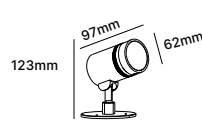

NL154A/B

NL154A-8W
DC-NL154A-8W
(Surface)