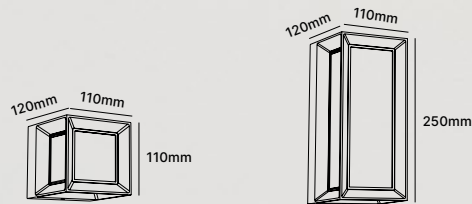

WL153

WALL LIGHT | LED SMD | Internal driver
Die-casting Aluminium | PC

WL153-8W-D

WL153-15W-D

Beam Angle

∠200°

Light Source

CRI ≥ 80 SDCM < 6