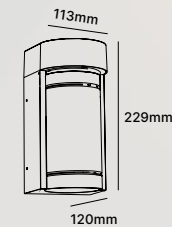

WL52

WALL LIGHT | LED COB Internal driver
Die-casting Aluminium/Aluminium/PC